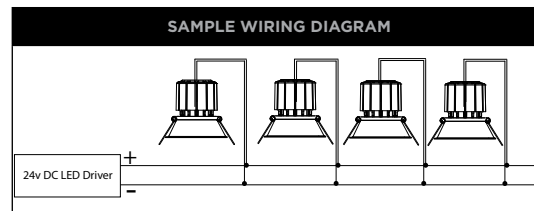

PRODUCT SPECIFICATIONS	
MATERIAL	ALUMINIUM
COLOUR / FINISH	MATT BLACK OR WHITE
COLOUR TEMP	3000K 4000K
INPUT VOLTAGE	24V DC (REQUIRES 24V DC LED DRIVER)
LAMP BASE	7.2W BUILT IN LED
DIMMING	TRIAC OR DALI (USING APPROPRIATE DRIVER)
CRI	90+
BEAM ANGLE	60°
TILT	FIXED
CUTOUT	76MM
IC-4 RATING	YES
IP RATING	IP44
WARRANTY	5 YEARS REPLACEMENT

NON-DIMMABLE LED DRIVERS

TRIAC LED DRIVERS

DALI LED DRIVERS

i This fitting can be used with Non Dimmable or Dimmable LED Drivers. Multiple light fittings can be connected in parallel to one driver when installed.