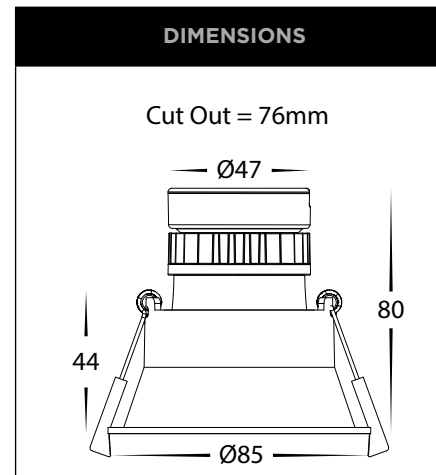

OPTIONAL ACCESSORIES

	HCP-80091-15	15° REFLECTOR
	HCP-80091-25	25° REFLECTOR
	HCP-80091-38	38° REFLECTOR
	HCP-80090-HC	HONEYCOMB LENS