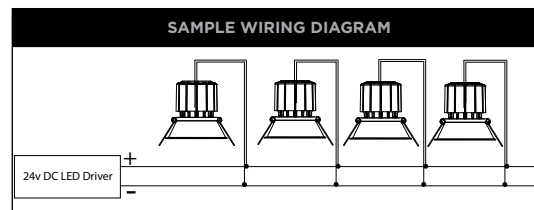

PRODUCT SPECIFICATIONS	
MATERIAL	ALUMINIUM
COLOUR / FINISH	MATT BLACK OR WHITE
COLOUR TEMP	3000K 4000K
INPUT VOLTAGE	24V DC (REQUIRES 24V DC LED DRIVER)
LAMP BASE	7.2W BUILT IN LED
DIMMING	TRIAC OR DALI (USING APPROPRIATE DRIVER)
CRI	90+
BEAM ANGLE	60°
TILT	20°
CUTOFF	75MM
IC-4 RATING	YES
IP RATING	IP44
WARRANTY	5 YEARS REPLACEMENT

NON-DIMMABLE LED DRIVERS

TRIAC LED DRIVERS

DALI LED DRIVERS

i This fitting can be used with Non Dimmable or Dimmable LED Drivers. Multiple light fittings can be connected in parallel to one driver when installed.