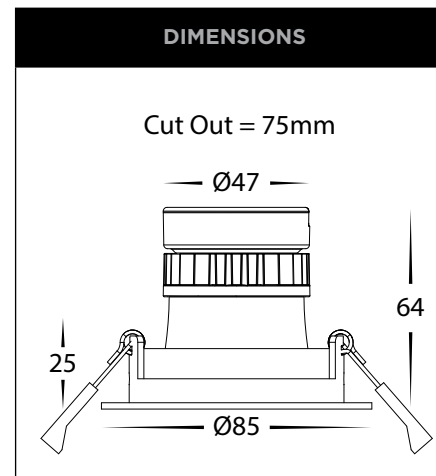

OPTIONAL ACCESSORIES

	HCP-80091-15	15° REFLECTOR
	HCP-80091-25	25° REFLECTOR
	HCP-80091-38	38° REFLECTOR
	HCP-80090-HC	HONEYCOMB LENS