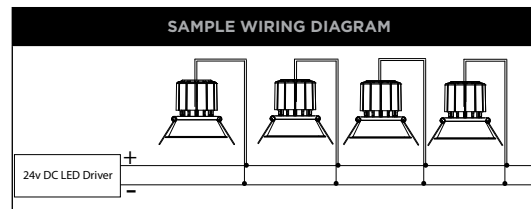

PRODUCT SPECIFICATIONS	
MATERIAL	ALUMINIUM
COLOUR / FINISH	MATT BLACK OR WHITE
COLOUR TEMP	3000K 4000K
INPUT VOLTAGE	24V DC (REQUIRES 24V DC LED DRIVER)
LAMP BASE	7.2W BUILT IN LED
DIMMING	TRIAC OR DALI (USING APPROPRIATE DRIVER)
CRI	90+
BEAM ANGLE	60°
TILT	20°
CUTOUT	90MM
IC-4 RATING	YES
IP RATING	IP44
WARRANTY	5 YEARS REPLACEMENT

NON-DIMMABLE LED DRIVERS

TRIAC LED DRIVERS

DALI LED DRIVERS

i This fitting can be used with Non Dimmable or Dimmable LED Drivers. Multiple light fittings can be connected in parallel to one driver when installed.