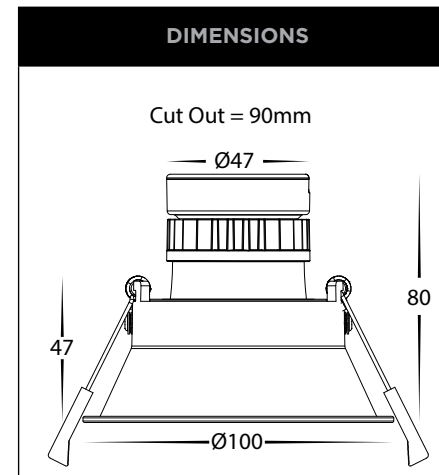

OPTIONAL ACCESSORIES

	HCP-80091-15	15° REFLECTOR
	HCP-80091-25	25° REFLECTOR
	HCP-80091-38	38° REFLECTOR
	HCP-80090-HC	HONEYCOMB LENS