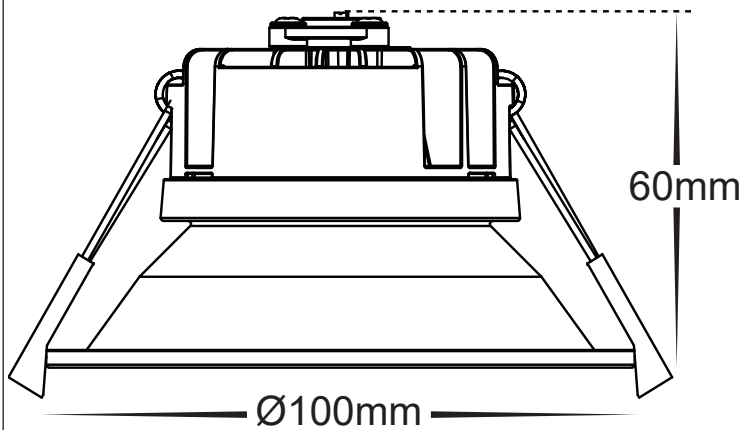

## PRODUCT SPECIFICATIONS

MATERIAL	ALUMINIUM + POLYCARBONATE
COLOUR / FINISH	MATT BLACK   MATT WHITE
COLOUR TEMP	1800K - 3000K
LUMEN OUTPUT	685LM
INPUT VOLTAGE	240V (REMOTE DRIVER)
BUILT IN LED	9W LED
DIMMING	DALI
CRI	80+
BEAM ANGLE	90°
TILT	NO
CUT OUT	90MM
IP RATING	IP54
IC-4 RATING	YES (FITTING ONLY)
WARRANTY	5 YEARS REPLACEMENT*

Cut Out = 90mm

## PHOTOMETRICS

C Plane Distribution Diagram

C Plane	[50%MaxAng.]	[10%MaxAng.]
C180.0_360.0 :	93.8	124.9
C0.0_180.0 :	93.8	124.9
C90.0_270.0 :	93.6	124.8

BLACK			
HCP-81241919	9W LED	1800K - 3000K	685LM
WHITE			
HCP-81341919	9W LED	1800K - 3000K	685LM