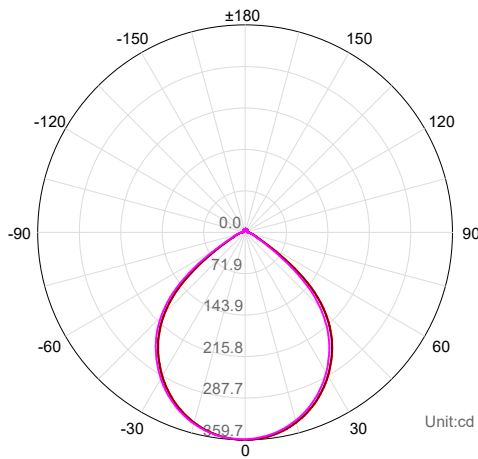

## PRODUCT SPECIFICATIONS

MATERIAL	ALUMINIUM + POLYCARBONATE
COLOUR / FINISH	MATT BLACK   MATT WHITE
COLOUR TEMP	1800K - 3000K
LUMEN OUTPUT	685LM
INPUT VOLTAGE	240V (REMOTE DRIVER)
BUILT IN LED	9W LED
DIMMING	DALI
CRI	80+
BEAM ANGLE	90°
TILT	NO
CUT OUT	90MM
IP RATING	IP54
IC-4 RATING	YES (FITTING ONLY)
WARRANTY	5 YEARS REPLACEMENT*

Cut Out = 90mm

## PHOTOMETRICS

C Plane Distribution Diagram

C Plane	[50%MaxAng.]	[10%MaxAng.]
C180.0_360.0 :	93.8	124.9
C0.0_180.0 :	93.8	124.9
C90.0_270.0 :	93.6	124.8

BLACK			
HCP-81241919	9W LED	1800K - 3000K	685LM
WHITE			
HCP-81341919	9W LED	1800K - 3000K	685LM