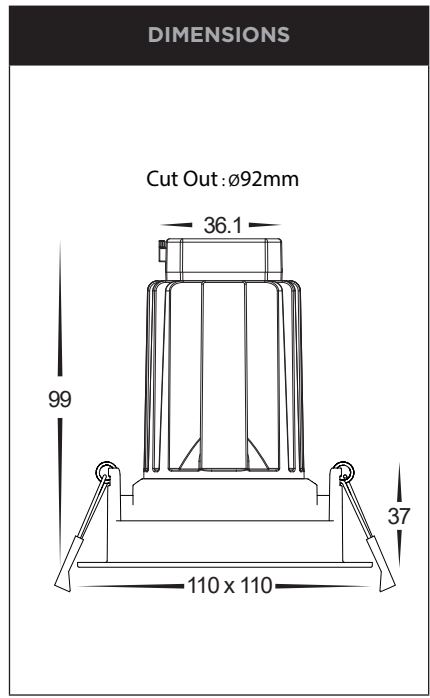

ADDRESS: 8/133 Beauchamp Road, Matraville, N.S.W., 2036

Web: www.havitcommercial.com.au
Email: sales@havitcommercial.com.au
Phone: 02 9381 8383