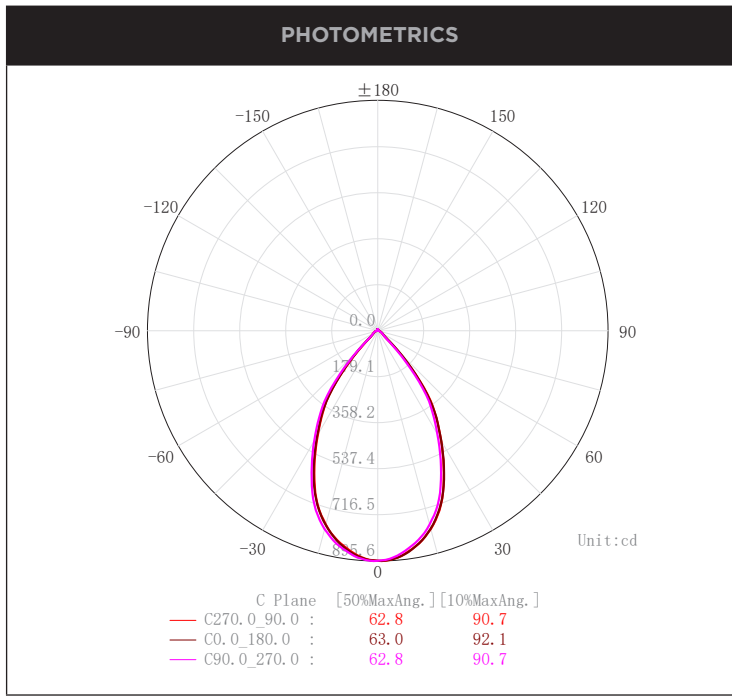

ADDRESS: 8/133 Beauchamp Road, Matraville, N.S.W., 2036

Web: www.havitcommercial.com.au
Email: sales@havitcommercial.com.au
Phone: 02 9381 8383