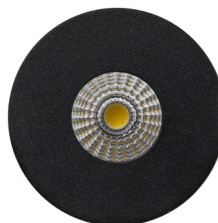

Website

PRODUCT SPECIFICATIONS

MATERIAL	ALUMINIUM + PC
COLOUR / FINISH	TEXTURED MATT WHITE AND BLACK
COLOUR TEMP	3000K
INPUT VOLTAGE	240V AC (REMOTE DRIVER WITH FLEX AND PLUG)
LAMP BASE	13W BUILT IN LED
DIMMING	TRIAC OR DALI
CRI	97+
BEAM ANGLE	60° (OPTIONAL REFLECTORS AVAILABLE)
TILT	NO
CUTOUT	72MM
IC-4 RATING	YES (FITTING ONLY)
IP RATING	IP44
WARRANTY	5 YEARS REPLACEMENT

ALUMINIUM BLACK

HCP-81220783	3000K	939LM	TRIAC
HCP-81240783	3000K	939LM	DALI

ALUMINIUM WHITE

HCP-81320783	3000K	939LM	TRIAC
HCP-81340783	3000K	939LM	DALI

OPTIONAL REFLECTORS

	HCP-80090-15	15°
	HCP-80090-28	28°
	HCP-80090-40	40°

DIMENSIONS