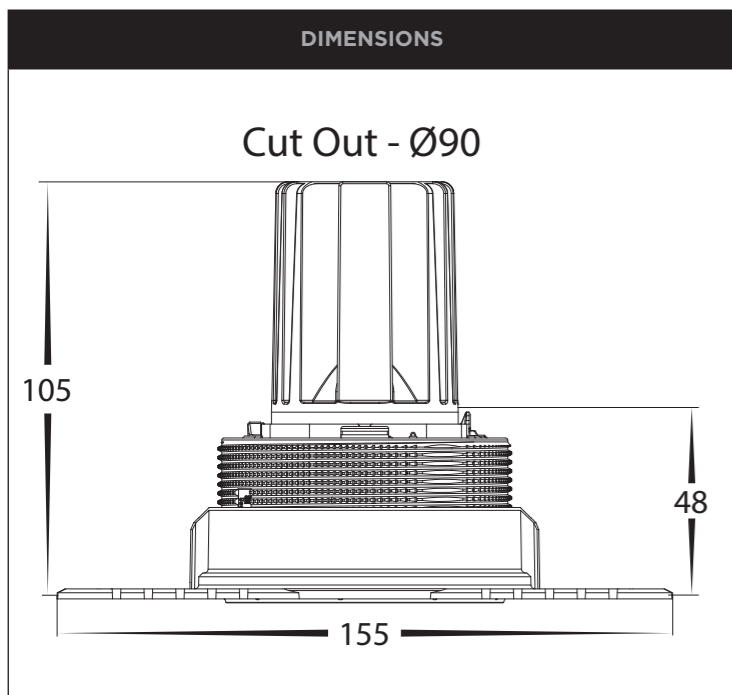

PRODUCT DETAILS	
MATERIAL	ALUMINIUM + PC
COLOUR / FINISH	TEXTURED WHITE
COLOUR TEMP.	3000K
INPUT VOLTAGE	240V AC (REMOTE DRIVER WITH FLEX AND PLUG)
LAMP BASE	13W BUILT IN LED
DIMMING	TRIAC OR DALI
CRI:	97+
BEAM ANGLE	60° (OPTIONAL REFLECTORS AVAILABLE)
TILT	YES - 20°
CUT OUT	90MM
IC-4 RATING	YES
IP RATING	IP44
WARRANTY	5 YEARS REPLACEMENT

PRODUCT ORDERING			
HCP-81329083	TRIAC DIMMABLE	3000K	939LM
HCP-81349083	DALI 2 DIMMABLE		

OPTIONAL REFLECTORS		
	HCP-80090-15	15°
	HCP-80090-28	28°
	HCP-80090-40	40°

OPTIONAL INSERTS + HONEYCOMB LENS			
	HCP-82322-BR	BLACK INSERT	 
	HCP-82322-GR	GOLD INSERT	
	HCP-82322-HC	HONEYCOMB LENS	
	HCP-80091-B01BLK	BLACK LARGE INTERNAL REFLECTOR	
	HCP-80091-B01WHT	WHITE LARGE INTERNAL REFLECTOR	
	HCP-80091-B02BLK	BLACK SMALL INTERNAL REFLECTOR	
	HCP-80091-B02WHT	WHITE SMALL INTERNAL REFLECTOR	
	HCP-80091-D01	CLEAR INTERNAL REFLECTOR	 
	HCP-80091-D02	RED INTERNAL REFLECTOR	 
	HCP-80091-D03	GREEN INTERNAL REFLECTOR	 
	HCP-80091-D04	BLUE INTERNAL REFLECTOR	 
	HCP-80091-D05	AMBER INTERNAL REFLECTOR	 