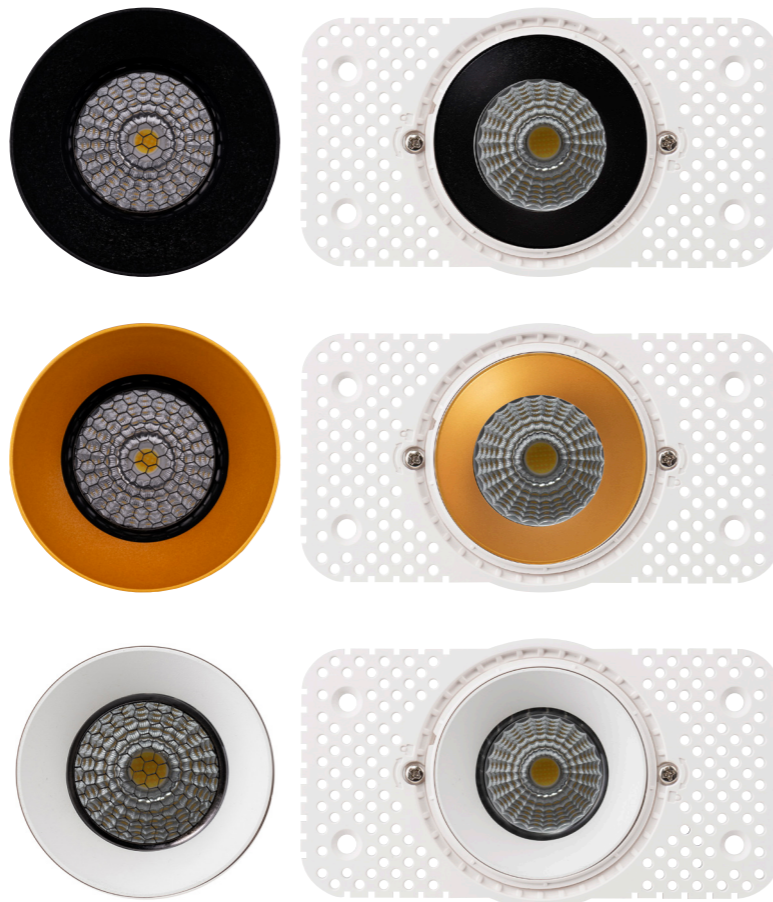

PRODUCT DETAILS	
MATERIAL	ALUMINIUM + PC
COLOUR / FINISH	TEXTURED WHITE
COLOUR TEMP.	3000K
INPUT VOLTAGE	240V AC (REMOTE DRIVER WITH FLEX AND PLUG)
LAMP BASE	13W BUILT IN LED
DIMMING	TRIAC OR DALI
CRI:	97+
BEAM ANGLE	60° (OPTIONAL REFLECTORS AVAILABLE)
TILT	YES - 20°
CUT OUT	90MM
IC-4 RATING	YES
IP RATING	IP44
WARRANTY	5 YEARS REPLACEMENT

PRODUCT ORDERING			
HCP-81329083	TRIAC DIMMABLE	3000K	939LM
HCP-81349083	DALI 2 DIMMABLE		

OPTIONAL REFLECTORS		
	HCP-80090-15	15°
	HCP-80090-28	28°
	HCP-80090-40	40°

OPTIONAL INSERTS + HONEYCOMB LENS			
	HCP-82322-BR	BLACK INSERT	 
	HCP-82322-GR	GOLD INSERT	
	HCP-82322-HC	HONEYCOMB LENS	
	HCP-80091-B01BLK	BLACK LARGE INTERNAL REFLECTOR	
	HCP-80091-B01WHT	WHITE LARGE INTERNAL REFLECTOR	
	HCP-80091-B02BLK	BLACK SMALL INTERNAL REFLECTOR	
	HCP-80091-B02WHT	WHITE SMALL INTERNAL REFLECTOR	
	HCP-80091-D01	CLEAR INTERNAL REFLECTOR	 
	HCP-80091-D02	RED INTERNAL REFLECTOR	 
	HCP-80091-D03	GREEN INTERNAL REFLECTOR	 
	HCP-80091-D04	BLUE INTERNAL REFLECTOR	 
	HCP-80091-D05	AMBER INTERNAL REFLECTOR	 