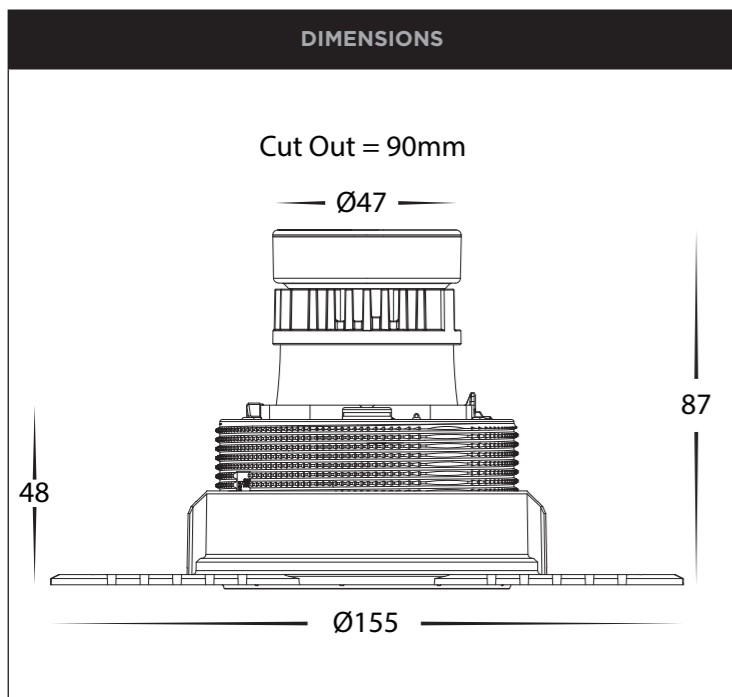

PRODUCT DETAILS	
MATERIAL	ALUMINIUM + PC
COLOUR / FINISH	TEXTURED WHITE
COLOUR TEMP.	3000K 4000K
INPUT VOLTAGE	24V AC (REQUIRES EXTERNAL 24V DC LED DRIVER)
LAMP BASE	7.2W BUILT IN LED
DIMMING	YES (WHEN USED WITH DIMMABLE 24V DC LED DRIVER)
CRI	90+
BEAM ANGLE	60° (OPTIONAL REFLECTORS AVAILABLE)
TILT	YES - 20°
CUT OUT	90MM
IC-4 RATING	YES
IP RATING	IP44
WARRANTY	5 YEARS REPLACEMENT

PRODUCT ORDERING		
HCP-81399037	3000K	540LM
HCP-81399047	4000K	555LM

OPTIONAL REFLECTORS		
	HCP-80091-15	15°
	HCP-80091-25	25°
	HCP-80091-38	38°

OPTIONAL INSERTS + HONEYCOMB LENS			
	HCP-82322-BR	BLACK INSERT	 
	HCP-82322-GR	GOLD INSERT	
	HCP-82322-HC	HONEYCOMB LENS	
	HCP-80091-B01BLK	BLACK LARGE INTERNAL REFLECTOR	
	HCP-80091-B01WHT	WHITE LARGE INTERNAL REFLECTOR	
	HCP-80091-B02BLK	BLACK SMALL INTERNAL REFLECTOR	
	HCP-80091-B02WHT	WHITE SMALL INTERNAL REFLECTOR	
	HCP-80091-D01	CLEAR INTERNAL REFLECTOR	 
	HCP-80091-D02	RED INTERNAL REFLECTOR	 
	HCP-80091-D03	GREEN INTERNAL REFLECTOR	 
	HCP-80091-D04	BLUE INTERNAL REFLECTOR	 
	HCP-80091-D05	AMBER INTERNAL REFLECTOR	 