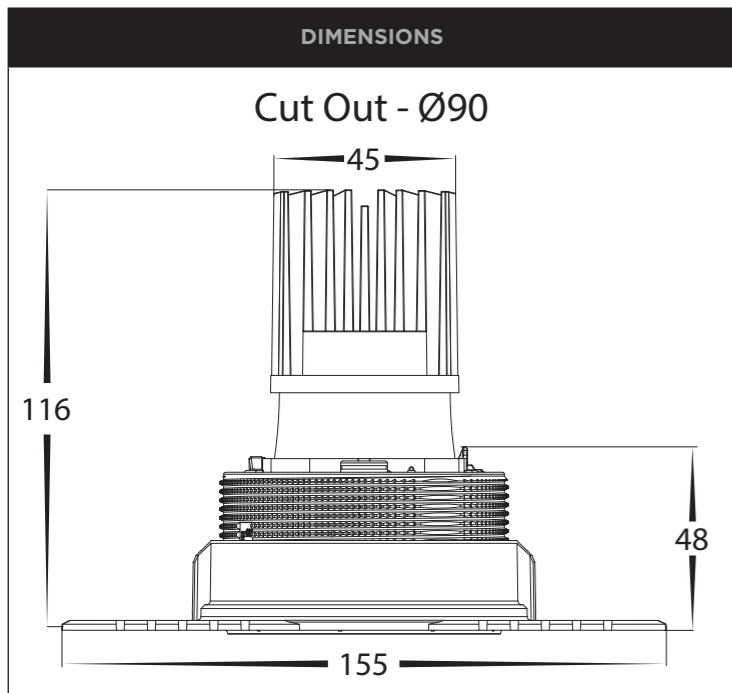

PRODUCT DETAILS	
MATERIAL	ALUMINIUM + PC
COLOUR / FINISH	TEXTURED WHITE
COLOUR TEMP.	2700K - 6500K (TUNABLE)
INPUT VOLTAGE	240V AC (REMOTE DRIVER WITH FLEX AND PLUG)
LAMP BASE	13W BUILT IN LED
DIMMING	DALI
CRI	90+
BEAM ANGLE	60° (OPTIONAL REFLECTORS AVAILABLE)
TILT	YES - 20°
CUT OUT	90MM
IC-4 RATING	YES
IP RATING	IP44
WARRANTY	5 YEARS REPLACEMENT

PRODUCT ORDERING			
HCP-81359013	DALI TUNABLE	2700K - 6500K	980LM - 1024LM

OPTIONAL REFLECTORS		
	HCP-80091-15	15°
	HCP-80091-25	25°
	HCP-80091-38	38°

OPTIONAL INSERTS + HONEYCOMB LENS			
	HCP-82322-BR	BLACK INSERT	 
	HCP-82322-GR	GOLD INSERT	
	HCP-82322-HC	HONEYCOMB LENS	
	HCP-80091-B01BLK	BLACK LARGE INTERNAL REFLECTOR	
	HCP-80091-B01WHT	WHITE LARGE INTERNAL REFLECTOR	
	HCP-80091-B02BLK	BLACK SMALL INTERNAL REFLECTOR	
	HCP-80091-B02WHT	WHITE SMALL INTERNAL REFLECTOR	
	HCP-80091-D01	CLEAR INTERNAL REFLECTOR	 
	HCP-80091-D02	RED INTERNAL REFLECTOR	 
	HCP-80091-D03	GREEN INTERNAL REFLECTOR	 
	HCP-80091-D04	BLUE INTERNAL REFLECTOR	 
	HCP-80091-D05	AMBER INTERNAL REFLECTOR	 