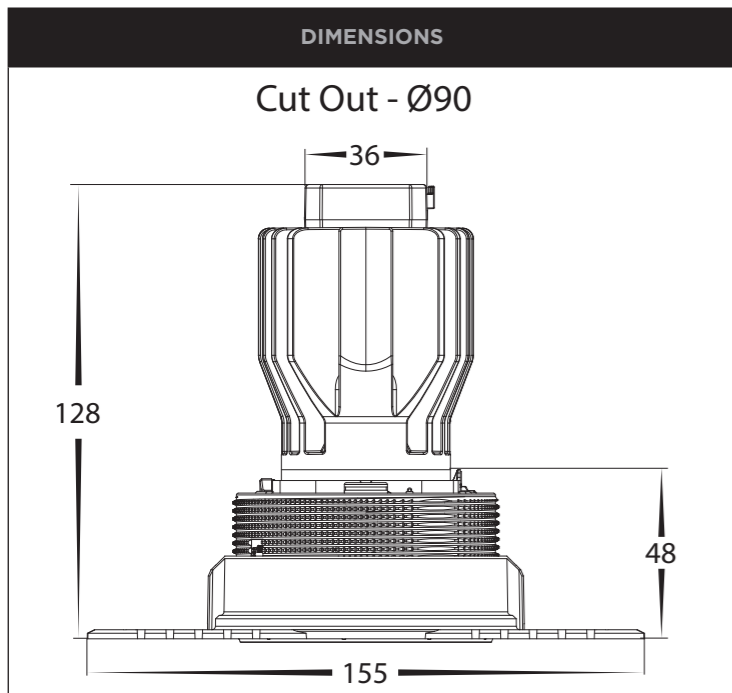

PRODUCT DETAILS	
MATERIAL	ALUMINIUM + PC
COLOUR / FINISH	TEXTURED WHITE
COLOUR TEMP.	2700K   3000K   4000K   5000K   5700K
INPUT VOLTAGE	240V AC ( REMOTE DRIVER WITH FLEX AND PLUG)
LAMP BASE	17W BUILT IN LED
DIMMING	TRIAC OR DALI
CRI:	90+
BEAM ANGLE	60° (OPTIONAL REFLECTORS AVAILABLE)
TILT	YES - 20°
CUT OUT	90MM
IC-4 RATING	YES
IP RATING	IP44
WARRANTY	5 YEARS REPLACEMENT

PRODUCT ORDERING				
HCP-81329017	TRIAC DIMMABLE	2700K	1191LM	
		3000K	1202LM	
		4000K	1297LM	
HCP-81349017	DALI 2 DIMMABLE	5000K	1365LM	
		5700K	1397LM	

OPTIONAL REFLECTORS		
	HCP-80090-15	15°
	HCP-80090-28	28°
	HCP-80090-40	40°