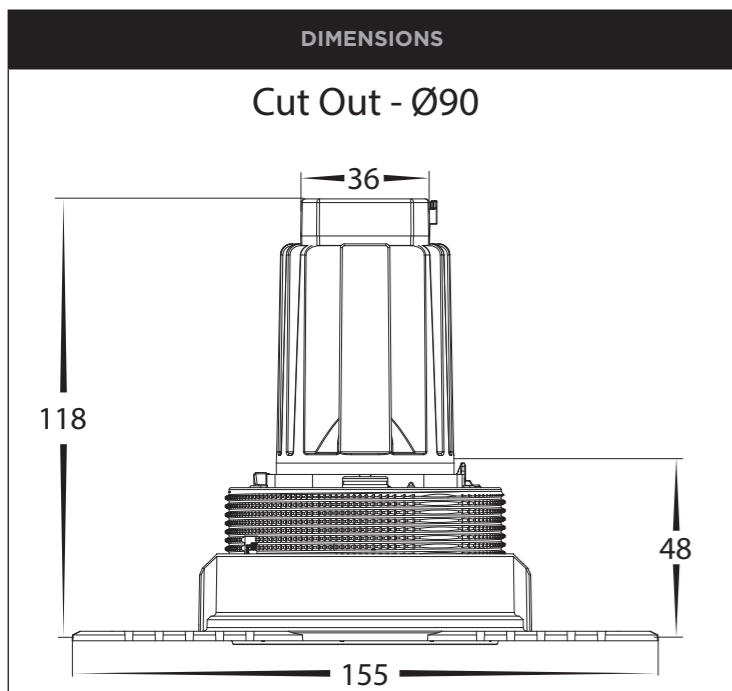

PRODUCT DETAILS	
MATERIAL	ALUMINIUM + PC
COLOUR / FINISH	TEXTURED WHITE
COLOUR TEMP.	2700K 3000K 4000K 5000K 5700K
INPUT VOLTAGE	240V AC (REMOTE DRIVER WITH FLEX AND PLUG)
LAMP BASE	9W BUILT IN LED
DIMMING	TRIAC OR DALI
CRI	90+
BEAM ANGLE	60° (OPTIONAL REFLECTORS AVAILABLE)
TILT	YES - 20°
CUT OUT	90MM
IC-4 RATING	YES
IP RATING	IP44
WARRANTY	5 YEARS REPLACEMENT

PRODUCT ORDERING				
HCP-81329009	TRIAC DIMMABLE	2700K	647LM	
		3000K	653LM	
		4000K	734LM	
HCP-81349009	DALI 2 DIMMABLE	5000K	750LM	
		5700K	769LM	

OPTIONAL REFLECTORS		
	HCP-80090-15	15°
	HCP-80090-28	28°
	HCP-80090-40	40°