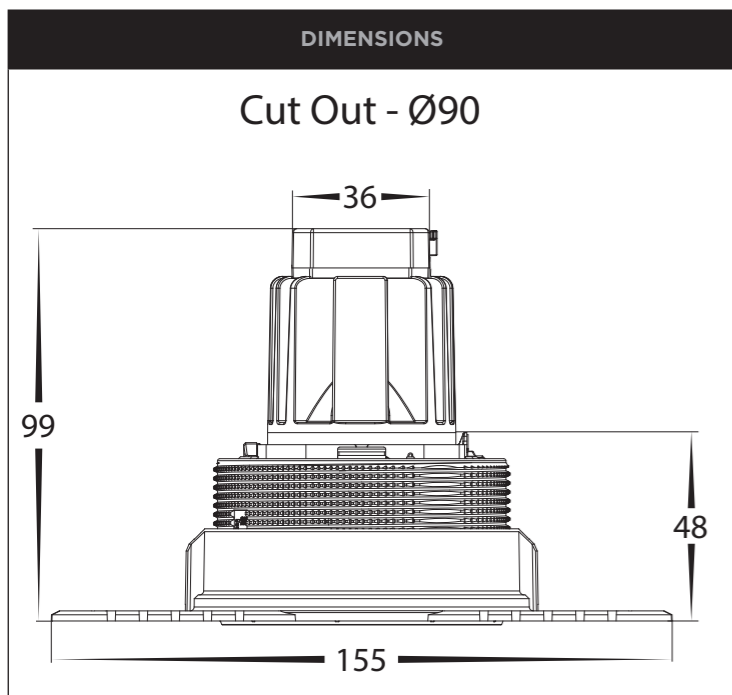

PRODUCT DETAILS	
MATERIAL	ALUMINIUM + PC
COLOUR / FINISH	TEXTURED WHITE
COLOUR TEMP.	2700K 3000K 4000K 5000K 5700K
INPUT VOLTAGE	240V AC (REMOTE DRIVER WITH FLEX AND PLUG)
LAMP BASE	6W BUILT IN LED
DIMMING	TRIAC
CRI:	90+
BEAM ANGLE	60° (OPTIONAL REFLECTORS AVAILABLE)
TILT	YES - 20°
CUT OUT	90MM
IC-4 RATING	YES
IP RATING	IP44
WARRANTY	5 YEARS REPLACEMENT

PRODUCT ORDERING			
HCP-81329006	TRIAC DIMMABLE	2700K 3000K 4000K 5000K 5700K	274LM 279LM 300LM 318LM 325LM

OPTIONAL REFLECTORS		
	HCP-80090-15	15°
	HCP-80090-28	28°
	HCP-80090-40	40°

OPTIONAL INSERTS + HONEYCOMB LENS			
	HCP-82322-BR	BLACK INSERT	
	HCP-82322-GR	GOLD INSERT	
	HCP-82322-HC	HONEYCOMB LENS	
	HCP-80091-B01BLK	BLACK LARGE INTERNAL REFLECTOR	
	HCP-80091-B01WHT	WHITE LARGE INTERNAL REFLECTOR	
	HCP-80091-B02BLK	BLACK SMALL INTERNAL REFLECTOR	
	HCP-80091-B02WHT	WHITE SMALL INTERNAL REFLECTOR	
	HCP-80091-D01	CLEAR INTERNAL REFLECTOR	
	HCP-80091-D02	RED INTERNAL REFLECTOR	
	HCP-80091-D03	GREEN INTERNAL REFLECTOR	
	HCP-80091-D04	BLUE INTERNAL REFLECTOR	
	HCP-80091-D05	AMBER INTERNAL REFLECTOR	