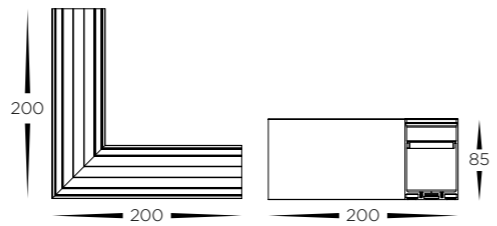

## L | T | X SHAPE CONNECTORS

## EXAMPLE CONFIGURATIONS

L-SHAPE CONNECTOR	
HCP-602100-L	L Shape Connector Use to make Corner with Linear Modules Supplied with Joiners IP rating: IP20

T-SHAPE CONNECTOR	
HCP-602100-T	T Shape Connector Use to make T Shape with Linear Modules Supplied with Joiners IP rating: IP20

X-SHAPE CONNECTOR	
HCP-602100-X	X Shape Connector Use to make X Shape with Linear Modules Supplied with Joiners IP rating: IP20