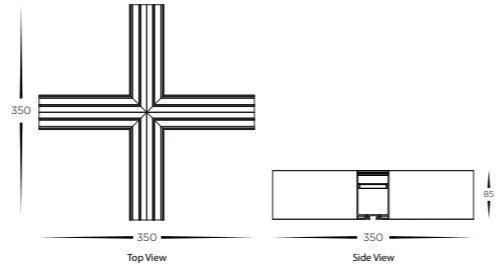

## L | T | X SHAPE CONNECTORS

## EXAMPLE CONFIGURATIONS

L-SHAPE CONNECTOR	
HCP-602100-L	L Shape Connector Use to make Corner with Linear Modules Supplied with Joiners IP rating: IP20

T-SHAPE CONNECTOR	
HCP-602100-T	T Shape Connector Use to make T Shape with Linear Modules Supplied with Joiners IP rating: IP20

X-SHAPE CONNECTOR	
HCP-602100-X	X Shape Connector Use to make X Shape with Linear Modules Supplied with Joiners IP rating: IP20