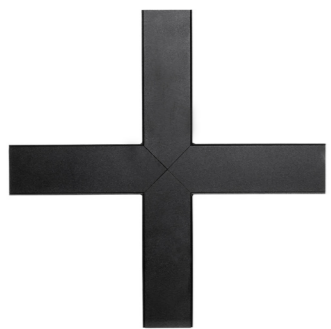

## L | T | X SHAPE CONNECTORS

## EXAMPLE CONFIGURATIONS

L-SHAPE CONNECTOR	
HCP-602100-L	L Shape Connector Use to make Corner with Linear Modules Supplied with Joiners IP rating: IP20

T-SHAPE CONNECTOR	
HCP-602100-T	T Shape Connector Use to make T Shape with Linear Modules Supplied with Joiners IP rating: IP20

X-SHAPE CONNECTOR	
HCP-602100-X	X Shape Connector Use to make X Shape with Linear Modules Supplied with Joiners IP rating: IP20