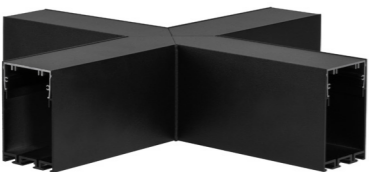

## L | T | X SHAPE CONNECTORS

## EXAMPLE CONFIGURATIONS

L-SHAPE CONNECTOR	
HCP-602100-L	L Shape Connector Use to make Corner with Linear Modules Supplied with Joiners IP rating: IP20

T-SHAPE CONNECTOR	
HCP-602100-T	T Shape Connector Use to make T Shape with Linear Modules Supplied with Joiners IP rating: IP20

X-SHAPE CONNECTOR	
HCP-602100-X	X Shape Connector Use to make X Shape with Linear Modules Supplied with Joiners IP rating: IP20