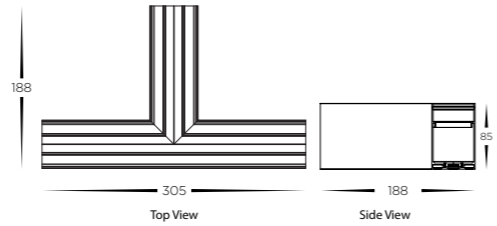

## L | T | X SHAPE CONNECTORS

## EXAMPLE CONFIGURATIONS

L-SHAPE CONNECTOR	
HCP-602100-L	L Shape Connector Use to make Corner with Linear Modules Supplied with Joiners IP rating: IP20

T-SHAPE CONNECTOR	
HCP-602100-T	T Shape Connector Use to make T Shape with Linear Modules Supplied with Joiners IP rating: IP20

X-SHAPE CONNECTOR	
HCP-602100-X	X Shape Connector Use to make X Shape with Linear Modules Supplied with Joiners IP rating: IP20