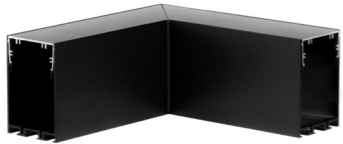

## L | T | X SHAPE CONNECTORS

## EXAMPLE CONFIGURATIONS

L-SHAPE CONNECTOR	
HCP-602100-L	L Shape Connector Use to make Corner with Linear Modules Supplied with Joiners IP rating: IP20

T-SHAPE CONNECTOR	
HCP-602100-T	T Shape Connector Use to make T Shape with Linear Modules Supplied with Joiners IP rating: IP20

X-SHAPE CONNECTOR	
HCP-602100-X	X Shape Connector Use to make X Shape with Linear Modules Supplied with Joiners IP rating: IP20