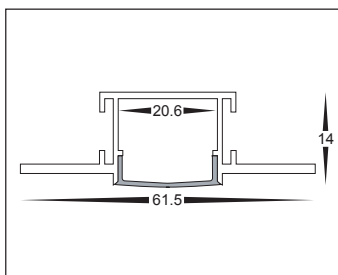

## PRODUCT DATA

62MM X 14MM	
MATERIAL	ALUMINIUM
COLOUR/FINISH	SILVER
AVAILABLE LENGTHS	UP TO 3000MM CONTINUOUS
LED STRIP TYPE	UP TO 20MM (W) X 6MM (H)
DIFFUSER TYPE	PC STANDARD
IP RATING	IP20

**HCP-4686214-LD:**  
Diffuser available for continuous run of up to 20 metres

## PRODUCT ORDERING

ALUMINIUM SILVER		
	<b>HCP-4916214</b>	CUSTOM CUT LENGTH: SUPPLIED WITH 2X END CAPS PER LENGTH
	<b>HCP-4916214-3M</b>	3 METRE LENGTH: SUPPLIED WITH 6X END CAPS

## MEASUREMENTS