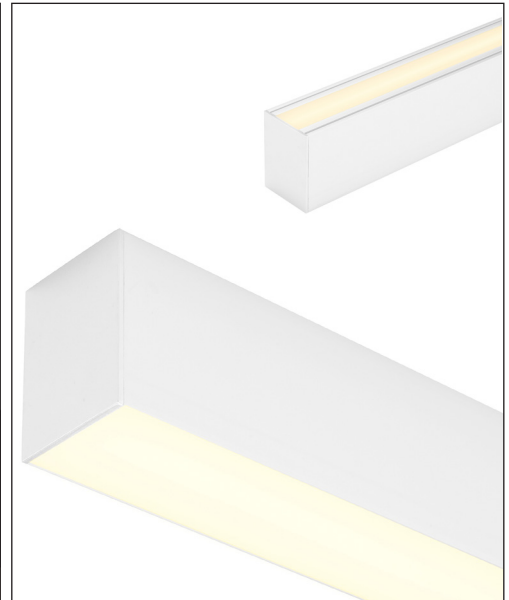

# SUSPENDED UP AND DOWN ALUMINIUM PROFILE

60MM X 80MM SUSPENDED ALUMINIUM PROFILE	
MATERIAL	ALUMINIUM
COLOUR / FINISH	SILVER, BLACK OR WHITE
AVAILABLE LENGTHS	UP TO 3000MM CONTINUOUS
LED STRIP TYPE	UP TO 45MM X 6MM
DIFFUSER TYPE	STANDARD UV STABILISED PC
IP RATING	IP20
WARRANTY	5 YEARS REPLACEMENT

ALUMINIUM SILVER	
HCP-4416080	Custom Cut Length - Supplied with 2x End Caps per length
HCP-4416080-3M	3000mm Length - Supplied with 6x End Caps
ALUMINIUM BLACK	
HCP-4426080	Custom Cut Length - Supplied with 2x End Caps per length
HCP-4426080-3M	3000mm Length - Supplied with 6x End Caps
ALUMINIUM WHITE	
HCP-4436080	Custom Cut Length - Supplied with 2x End Caps per length
HCP-4436080-3M	3000mm Length - Supplied with 6x End Caps