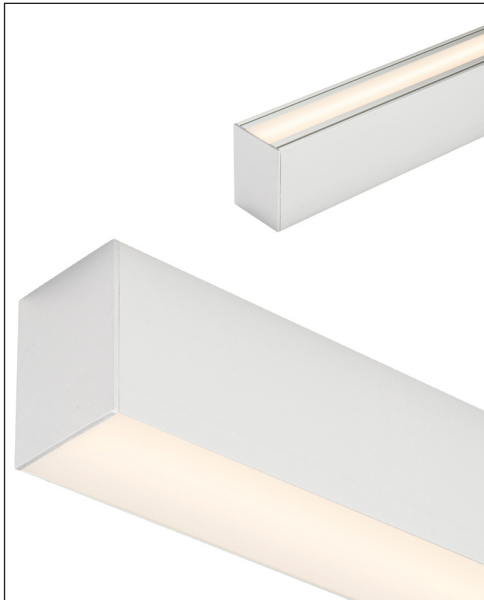

# SUSPENDED UP AND DOWN ALUMINIUM PROFILE

60MM X 80MM SUSPENDED ALUMINIUM PROFILE	
MATERIAL	ALUMINIUM
COLOUR / FINISH	SILVER, BLACK OR WHITE
AVAILABLE LENGTHS	UP TO 3000MM CONTINUOUS
LED STRIP TYPE	UP TO 45MM X 6MM
DIFFUSER TYPE	STANDARD UV STABILISED PC
IP RATING	IP20
WARRANTY	5 YEARS REPLACEMENT

ALUMINIUM SILVER	
HCP-4416080	Custom Cut Length - Supplied with 2x End Caps per length
HCP-4416080-3M	3000mm Length - Supplied with 6x End Caps
ALUMINIUM BLACK	
HCP-4426080	Custom Cut Length - Supplied with 2x End Caps per length
HCP-4426080-3M	3000mm Length - Supplied with 6x End Caps
ALUMINIUM WHITE	
HCP-4436080	Custom Cut Length - Supplied with 2x End Caps per length
HCP-4436080-3M	3000mm Length - Supplied with 6x End Caps