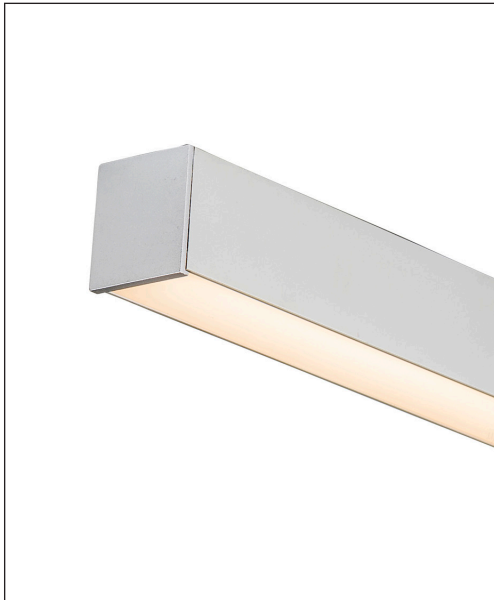

SUSPENDED ALUMINIUM PROFILE

35MM X 37MM SUSPENDED ALUMINIUM PROFILE	
MATERIAL	ALUMINIUM
COLOUR / FINISH	SILVER, BLACK OR WHITE
AVAILABLE LENGTHS	UP TO 3000MM CONTINUOUS
LED STRIP TYPE	UP TO 30MM X 6MM
DIFFUSER TYPE	STANDARD UV STABILISED PC
IP RATING	IP20
WARRANTY	5 YEARS REPLACEMENT

ALUMINIUM SILVER	
HCP-4413537	Custom Cut Length - Supplied with 2x End Caps per length
HCP-4413537-3M	3000mm Length - Supplied with 6x End Caps
ALUMINIUM BLACK	
HCP-4423537	Custom Cut Length - Supplied with 2x End Caps per length
HCP-4423537-3M	3000mm Length - Supplied with 6x End Caps
ALUMINIUM WHITE	
HCP-4433537	Custom Cut Length - Supplied with 2x End Caps per length
HCP-4433537-3M	3000mm Length - Supplied with 6x End Caps