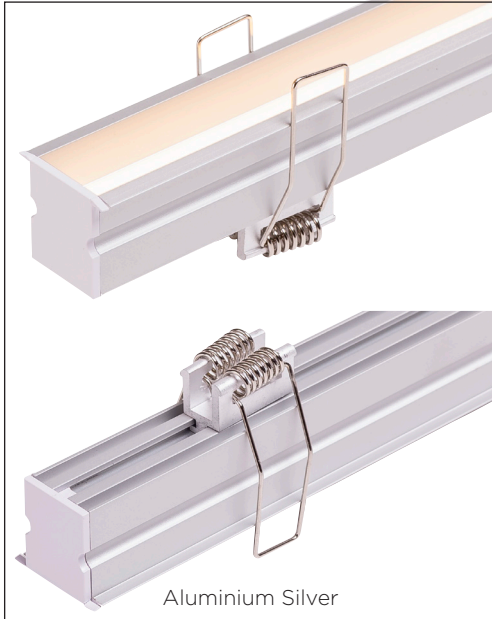

RECESSED ALUMINIUM PROFILE

Aluminium Silver

Aluminium Black

Aluminium White

29MM X 26MM ALUMINIUM PROFILE

MATERIAL	ALUMINIUM
COLOUR / FINISH	SILVER, BLACK OR WHITE
AVAILABLE LENGTHS	UP TO 3000MM CONTINUOUS
LED STRIP TYPE	UP TO 12MM X 3MM
DIFFUSER TYPE	STANDARD UV STABILISED PC
IP RATING	IP20
WARRANTY	5 YEARS REPLACEMENT

Cut Out = 22

ALUMINIUM SILVER

HCP-4312926	Custom Cut Length - Supplied with 2x End Caps per length + 2x Spring Clips per Metre
HCP-4312926-3M	3000mm Length - Supplied with 6x End Caps + 6x Spring Clips

ALUMINIUM BLACK

HCP-4322926	Custom Cut Length - Supplied with 2x End Caps per length + 2x Spring Clips per Metre
HCP-4322926-3M	3000mm Length - Supplied with 6x End Caps + 6x Spring Clips

ALUMINIUM WHITE

HCP-4332926	Custom Cut Length - Supplied with 2x End Caps per length + 2x Spring Clips per Metre
HCP-4332926-3M	3000mm Length - Supplied with 6x End Caps + 6x Spring Clips