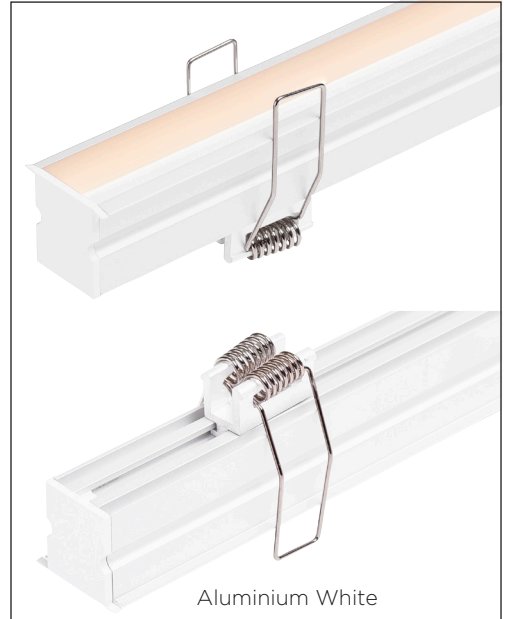

RECESSED ALUMINIUM PROFILE

Aluminium Silver

Aluminium Black

Aluminium White

29MM X 26MM ALUMINIUM PROFILE

MATERIAL	ALUMINIUM
COLOUR / FINISH	SILVER, BLACK OR WHITE
AVAILABLE LENGTHS	UP TO 3000MM CONTINUOUS
LED STRIP TYPE	UP TO 12MM X 3MM
DIFFUSER TYPE	STANDARD UV STABILISED PC
IP RATING	IP20
WARRANTY	5 YEARS REPLACEMENT

Cut Out = 22

ALUMINIUM SILVER

HCP-4312926	Custom Cut Length - Supplied with 2x End Caps per length + 2x Spring Clips per Metre
HCP-4312926-3M	3000mm Length - Supplied with 6x End Caps + 6x Spring Clips

ALUMINIUM BLACK

HCP-4322926	Custom Cut Length - Supplied with 2x End Caps per length + 2x Spring Clips per Metre
HCP-4322926-3M	3000mm Length - Supplied with 6x End Caps + 6x Spring Clips

ALUMINIUM WHITE

HCP-4332926	Custom Cut Length - Supplied with 2x End Caps per length + 2x Spring Clips per Metre
HCP-4332926-3M	3000mm Length - Supplied with 6x End Caps + 6x Spring Clips