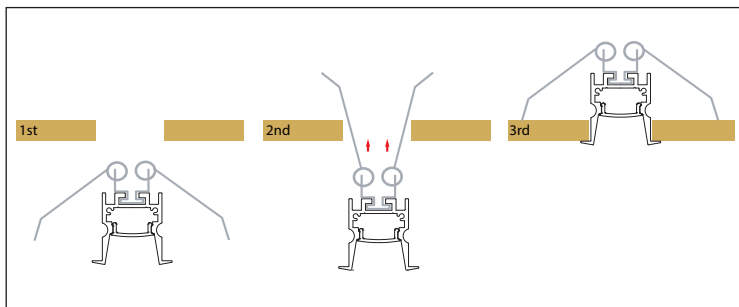

RECESSED ALUMINIUM PROFILE

Aluminium Silver

Aluminium Black

Aluminium White

29MM X 26MM ALUMINIUM PROFILE

MATERIAL	ALUMINIUM
COLOUR / FINISH	SILVER, BLACK OR WHITE
AVAILABLE LENGTHS	UP TO 3000MM CONTINUOUS
LED STRIP TYPE	UP TO 12MM X 3MM
DIFFUSER TYPE	STANDARD UV STABILISED PC
IP RATING	IP20
WARRANTY	5 YEARS REPLACEMENT

Cut Out = 22

ALUMINIUM SILVER

HCP-4312926	Custom Cut Length - Supplied with 2x End Caps per length + 2x Spring Clips per Metre
HCP-4312926-3M	3000mm Length - Supplied with 6x End Caps + 6x Spring Clips

ALUMINIUM BLACK

HCP-4322926	Custom Cut Length - Supplied with 2x End Caps per length + 2x Spring Clips per Metre
HCP-4322926-3M	3000mm Length - Supplied with 6x End Caps + 6x Spring Clips

ALUMINIUM WHITE

HCP-4332926	Custom Cut Length - Supplied with 2x End Caps per length + 2x Spring Clips per Metre
HCP-4332926-3M	3000mm Length - Supplied with 6x End Caps + 6x Spring Clips