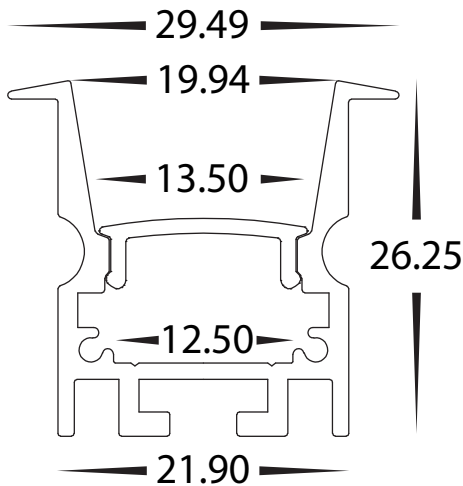

RECESSED ALUMINIUM PROFILE

Aluminium Silver

Aluminium Black

Aluminium White

29MM X 26MM ALUMINIUM PROFILE

MATERIAL	ALUMINIUM
COLOUR / FINISH	SILVER, BLACK OR WHITE
AVAILABLE LENGTHS	UP TO 3000MM CONTINUOUS
LED STRIP TYPE	UP TO 12MM X 3MM
DIFFUSER TYPE	STANDARD UV STABILISED PC
IP RATING	IP20
WARRANTY	5 YEARS REPLACEMENT

Cut Out = 22

ALUMINIUM SILVER

HCP-4312926	Custom Cut Length - Supplied with 2x End Caps per length + 2x Spring Clips per Metre
HCP-4312926-3M	3000mm Length - Supplied with 6x End Caps + 6x Spring Clips

ALUMINIUM BLACK

HCP-4322926	Custom Cut Length - Supplied with 2x End Caps per length + 2x Spring Clips per Metre
HCP-4322926-3M	3000mm Length - Supplied with 6x End Caps + 6x Spring Clips

ALUMINIUM WHITE

HCP-4332926	Custom Cut Length - Supplied with 2x End Caps per length + 2x Spring Clips per Metre
HCP-4332926-3M	3000mm Length - Supplied with 6x End Caps + 6x Spring Clips

Long Diffuser up to 20m
HCP-4682926-LD

Black Diffuser
HCP-4682926-BLK