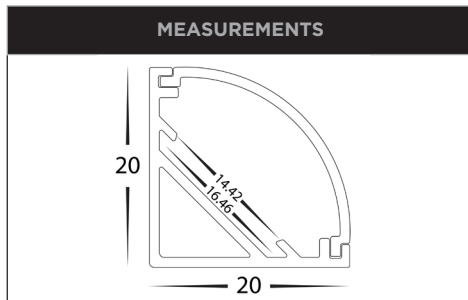

ADDRESS: 8/133 Beauchamp Road, Matraville, N.S.W., 2036

Warranty T & Cs

Website

PRODUCT SPECIFICATIONS	
MATERIAL	ALUMINIUM
COLOUR / FINISH	SILVER
AVAILABLE LENGTHS	UP TO 3000MM CONTINUOUS
LED STRIP TYPE	UPTO 14MM (W) X 6MM (H)
DIFFUSER TYPE	PC STANDARD
IP RATING	IP20
WARRANTY	5 YEARS REPLACEMENT

**PRODUCT ORDERING**

PRODUCT ORDERING		
	HCP-4212020	<b>Custom cut length:</b> Supplied with 2x mounting clips per metre + 2x end caps per length
	HCP-4212020-3M	<b>3 metre length:</b> Supplied with 2x mounting clips per metre + 2x end caps per length