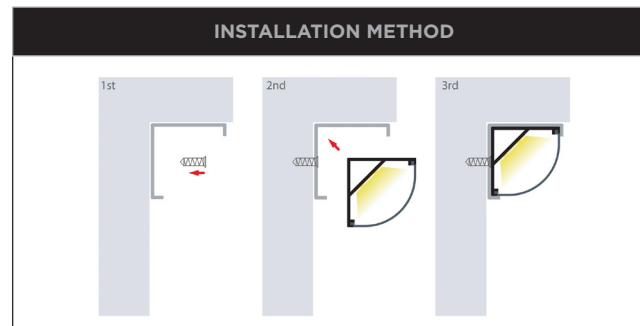

ADDRESS: 8/133 Beauchamp Road, Matraville, N.S.W., 2036

Warranty T & Cs

Website

PRODUCT SPECIFICATIONS	
MATERIAL	ALUMINIUM
COLOUR / FINISH	SILVER
AVAILABLE LENGTHS	UP TO 3000MM CONTINUOUS
LED STRIP TYPE	UPTO 14MM (W) X 6MM (H)
DIFFUSER TYPE	PC STANDARD
IP RATING	IP20
WARRANTY	5 YEARS REPLACEMENT

**PRODUCT ORDERING**

PRODUCT ORDERING		
	HCP-4212020	<b>Custom cut length:</b> Supplied with 2x mounting clips per metre + 2x end caps per length
	HCP-4212020-3M	<b>3 metre length:</b> Supplied with 2x mounting clips per metre + 2x end caps per length