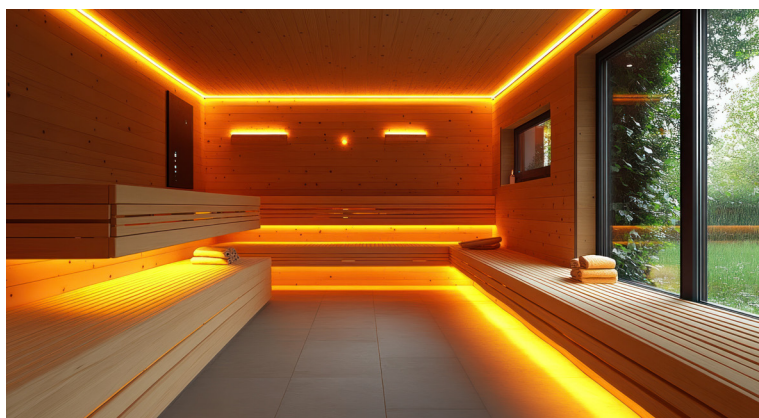

5W IP67 SAUNA HAVIFLEX FLEXIBLE NEON LED STRIP

LED CHIP TYPE	2835
SIZE WITH END CAPS	15MM X 15MM
SIZE WITHOUT END CAPS	13MM X 12MM
PCB	30Z
LED CHIPS PER METRE	320 LED
CUT INCREMENTS	EVERY 50MM
COLOUR TEMP	3000K
LUMEN OUTPUT	370LM
INPUT VOLTAGE	24V DC
WIRING	PARALLEL
MOUNTING	MOUNTING CLIPS (4 SUPPLIED PER METRE)
MAXIMUM LENGTH	10,000MM
REQUIREMENTS	24V DC LED DRIVER
DIMMING	0-1/10V, DALI, DMX, RF, WIFI
OPERATING TEMP.	0° TO 110° CELCIUS
AMBIENT TEMP.	-20° TO 85° CELCIUS
CRI	RA >90+
SDCM	<3
BEAM ANGLE	120°
IP RATING	IP67
WARRANTY	5 YEARS REPLACEMENT