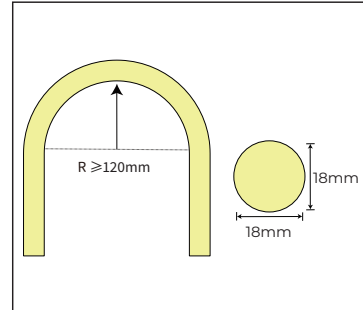

## 14.4W IP67 HAVIFLEX LED STRIP

LED CHIP TYPE	2835
SIZE	Ø18MM (NOT INCLUDING END CAPS)
PCB	30Z
LED CHIPS PER METRE	168LED
CUT INCREMENTS	ANYWHERE
COLOUR TEMP	3000K
LUMEN OUTPUT	800LM
INPUT VOLTAGE	24V DC CONSTANT VOLTAGE
WATTAGE	14.4W
MOUNTING	MOUNTING CLIPS (4 SUPPLIED PER METRE)
MAXIMUM LENGTH	5000MM
REQUIREMENTS	24V DC CONSTANT VOLTAGE LED DRIVER
DIMMING	0-1/10V, DALI, DMX, RF, WIFI
OPERATING TEMP.	-20° TO 65° CELCIUS
AMBIENT TEMP.	-20° TO 45° CELCIUS
CRI	RA >90
BEAM ANGLE	120°
IP RATING	IP67
LIFE EXPECTANCY	>50000HRS
WARRANTY	5 YEARS REPLACEMENT

### BENDING RADIUS

### ACCESSORIES

IMAGE	DIMENSIONS	PART NUMBER	DESCRIPTION
		HCP-3661818-PC	PC CHANNEL TO SUIT - 1000MM LENGTH
		HCP-3661818-PMC	PC MOUNTING CLIP TO SUIT (SOLD IN PAIRS)
		HCP-3661818-FMC	FLAT MOUNTING CLIP TO SUIT (SOLD IN PAIRS)
		HCP-3661818-1.0TUBE	1 METER PC TUBE WITH SUSPENSION CABLE
		HCP-3661818-EC-2	1 METER PC TUBE WITH SURFACE MOUNT KIT