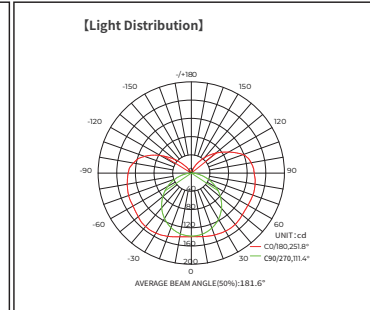

## 14.4W IP67 HAVIFLEX LED STRIP

LED CHIP TYPE	2835
SIZE	Ø18MM (NOT INCLUDING END CAPS)
PCB	30Z
LED CHIPS PER METRE	168LED
CUT INCREMENTS	ANYWHERE
COLOUR TEMP	3000K
LUMEN OUTPUT	800LM
INPUT VOLTAGE	24V DC CONSTANT VOLTAGE
WATTAGE	14.4W
MOUNTING	MOUNTING CLIPS (4 SUPPLIED PER METRE)
MAXIMUM LENGTH	5000MM
REQUIREMENTS	24V DC CONSTANT VOLTAGE LED DRIVER
DIMMING	0-1/10V, DALI, DMX, RF, WIFI
OPERATING TEMP.	-20° TO 65° CELCIUS
AMBIENT TEMP.	-20° TO 45° CELCIUS
CRI	RA >90
BEAM ANGLE	120°
IP RATING	IP67
LIFE EXPECTANCY	>50000HRS
WARRANTY	5 YEARS REPLACEMENT

### BENDING RADIUS

### PHOTOMETRICS