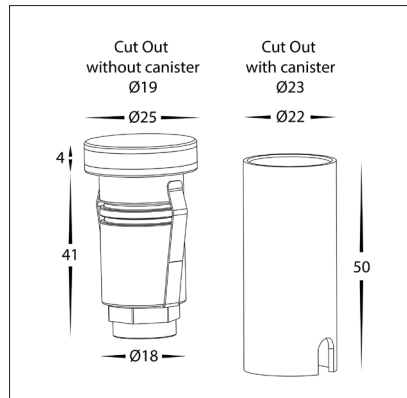

SOLID BRASS WITH
ANTIQUÉ BRASS FINISH