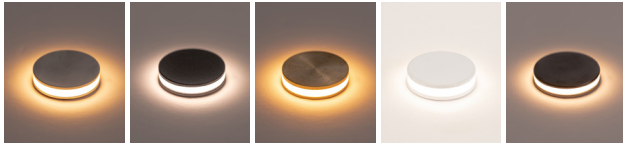

PRODUCT SPECIFICATIONS	
MATERIAL	316 STAINLESS STEEL OR SOLID BRASS
COLOUR / FINISH	STAINLESS STEEL, BLACK, WHITE, BRASS & ANTIQUE BRASS
COLOUR TEMP	TRI COLOUR - 3000K 4000K 5500K
LUMEN OUTPUT	25LM 35LM 30LM
INPUT VOLTAGE	24V DC
BUILT IN LED	1W LED
DIMMING	YES
CRI	RA >90
BEAM ANGLE	120°
IP RATING	IP67
IK RATING	IK10
WARRANTY	5 YEARS REPLACEMENT

316 STAINLESS STEEL

316 STAINLESS STEEL
BLACK

316 STAINLESS STEEL
WHITE

SOLID BRASS

SOLID BRASS WITH
ANTIQUÉ BRASS FINISH

PRODUCT ORDERING	
HCP-271207	316 STAINLESS STEEL
HCP-275207	316 STAINLESS STEEL BLACK
HCP-273207	316 STAINLESS STEEL WHITE
HCP-275207	SOLID BRASS
HCP-276207	SOLID BRASS WITH ANTIQUE FINISH

i Solid Brass fittings will naturally tarnish, Solid brass fittings with additional coatings (Antique Brass & Graphite) may tarnish through the coating when installed in outdoor environments