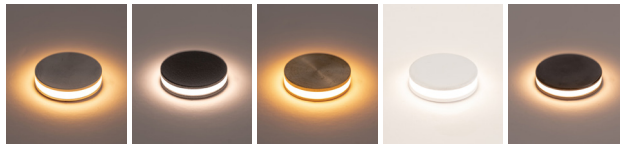

ADDRESS: 8/133 Beauchamp Road, Matraville, N.S.W., 2036

Warranty T & Cs

Website

PRODUCT SPECIFICATIONS	
MATERIAL	316 STAINLESS STEEL OR SOLID BRASS
COLOUR / FINISH	STAINLESS STEEL, BLACK, WHITE, BRASS & ANTIQUE BRASS
COLOUR TEMP	TRI COLOUR - 3000K   4000K   5500K
LUMEN OUTPUT	25LM   35LM   30LM
INPUT VOLTAGE	24V DC
BUILT IN LED	1W LED
DIMMING	NO
CRI	RA >90
BEAM ANGLE	120°
IP RATING	IP67
IK RATING	IK10
WARRANTY	5 YEARS REPLACEMENT

316 STAINLESS STEEL

316 STAINLESS STEEL  
BLACK

316 STAINLESS STEEL  
WHITE

SOLID BRASS

SOLID BRASS WITH  
ANTIQUÉ BRASS FINISH

PRODUCT ORDERING	
HCP-271207	316 STAINLESS STEEL
HCP-275207	316 STAINLESS STEEL BLACK
HCP-273207	316 STAINLESS STEEL WHITE
HCP-275207	SOLID BRASS
HCP-276207	SOLID BRASS WITH ANTIQUE FINISH