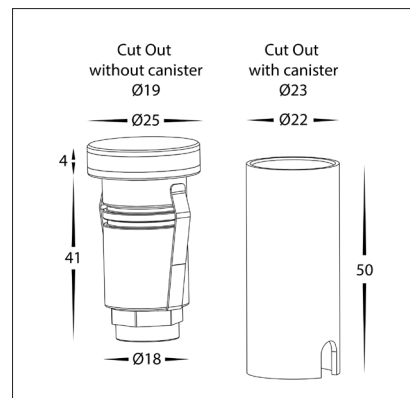

316 STAINLESS STEEL

316 STAINLESS STEEL  
BLACK

316 STAINLESS STEEL  
WHITE

SOLID BRASS

SOLID BRASS WITH  
ANTIQUÉ BRASS FINISH

PRODUCT ORDERING	
HCP-271207	316 STAINLESS STEEL
HCP-275207	316 STAINLESS STEEL BLACK
HCP-273207	316 STAINLESS STEEL WHITE
HCP-275207	SOLID BRASS
HCP-276207	SOLID BRASS WITH ANTIQUE FINISH