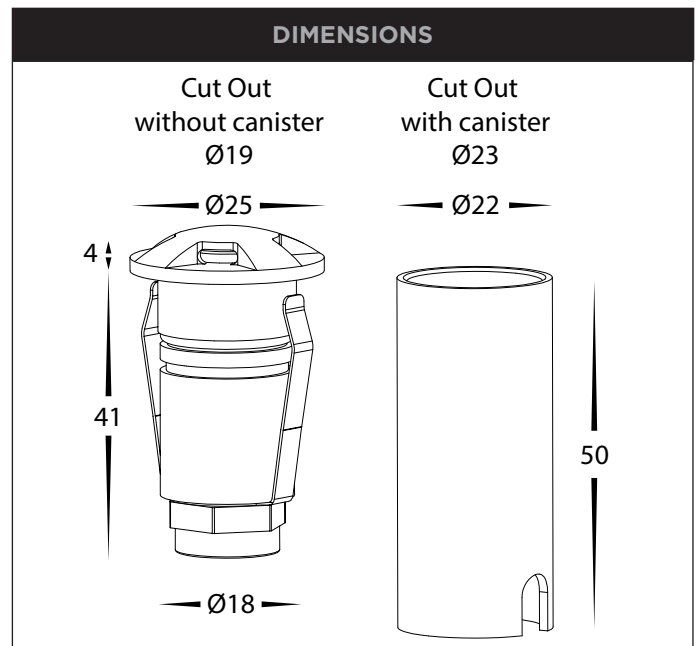

PRODUCT SPECIFICATIONS	
MATERIAL	316 STAINLESS STEEL OR SOLID BRASS
COLOUR / FINISH	STAINLESS STEEL, BLACK, BRASS & ANTIQUE BRASS
COLOUR TEMP	TRI COLOUR - 3000K | 4000K | 5500K
LUMEN OUTPUT	25LM | 35LM | 30LM
INPUT VOLTAGE	24V DC
BUILT IN LED	1W LED
DIMMING	NO
CRI	RA >90
BEAM ANGLE	36°
IP RATING	IP67
IK RATING	IK10
TRAFFICABLE	UP TO 500KGS
WARRANTY	5 YEARS REPLACEMENT

PRODUCT ORDERING	
HCP-271206	316 STAINLESS STEEL
HCP-272206	316 STAINLESS STEEL BLACK
HCP-275206	SOLID BRASS
HCP-276206	SOLID BRASS WITH ANTIQUE BRASS FINISH