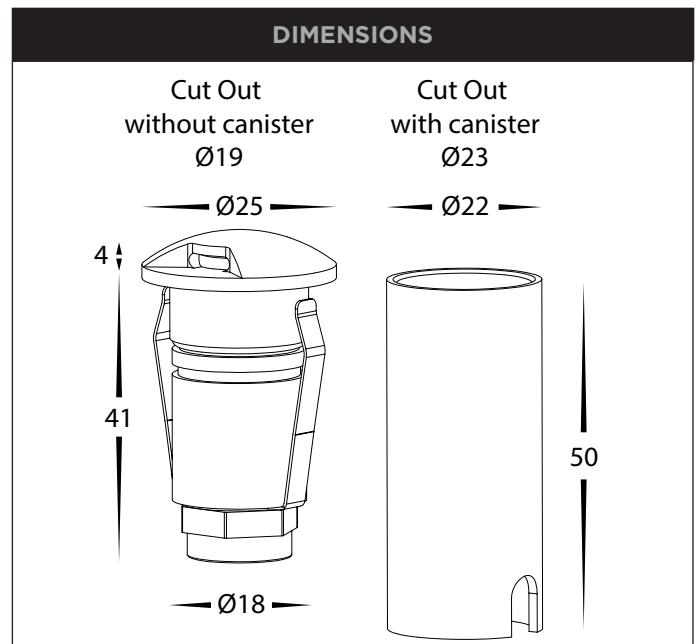

PRODUCT SPECIFICATIONS	
MATERIAL	316 STAINLESS STEEL OR SOLID BRASS
COLOUR / FINISH	STAINLESS STEEL, BLACK, BRASS & ANTIQUE BRASS
COLOUR TEMP	TRI COLOUR - 3000K | 4000K | 5500K
LUMEN OUTPUT	25LM | 35LM | 30LM
INPUT VOLTAGE	24V DC
BUILT IN LED	1W LED
DIMMING	NO
CRI	RA >90
BEAM ANGLE	36°
IP RATING	IP67
IK RATING	IK10
TRAFFICABLE	UP TO 500KGS
WARRANTY	5 YEARS REPLACEMENT

PRODUCT ORDERING	
HCP-271204	316 STAINLESS STEEL
HCP-272204	316 STAINLESS STEEL BLACK
HCP-275204	SOLID BRASS
HCP-276204	SOLID BRASS WITH ANTIQUE BRASS FINISH