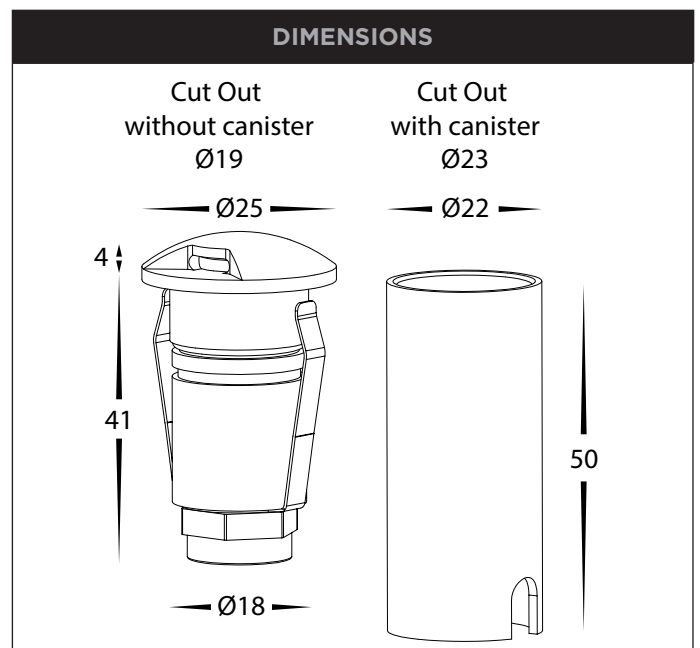

PRODUCT SPECIFICATIONS	
MATERIAL	316 STAINLESS STEEL OR SOLID BRASS
COLOUR / FINISH	STAINLESS STEEL, BLACK, BRASS & ANTIQUE BRASS
COLOUR TEMP	TRI COLOUR - 3000K | 4000K | 5500K
LUMEN OUTPUT	25LM | 35LM | 30LM
INPUT VOLTAGE	24V DC
BUILT IN LED	1W LED
DIMMING	NO
CRI	RA >90
BEAM ANGLE	36°
IP RATING	IP67
IK RATING	IK10
TRAFFICABLE	UP TO 500KGS
WARRANTY	5 YEARS REPLACEMENT

PRODUCT ORDERING	
HCP-271203	316 STAINLESS STEEL
HCP-272203	316 STAINLESS STEEL BLACK
HCP-275203	SOLID BRASS
HCP-276203	SOLID BRASS WITH ANTIQUE BRASS FINISH