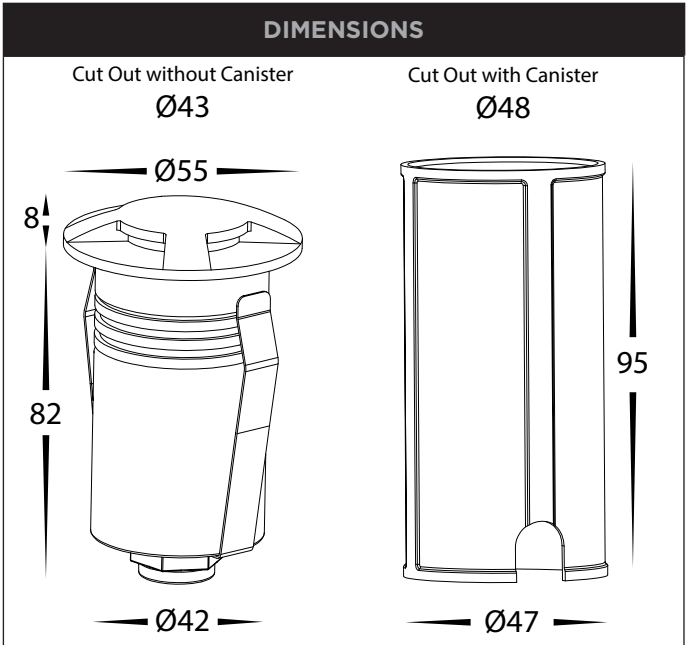

PRODUCT ORDERING	
HCP-271106	316 STAINLESS STEEL
HCP-272106	316 STAINLESS STEEL BLACK
HCP-275106	SOLID BRASS
HCP-276106	SOLID BRASS WITH ANTIQUE BRASS FINISH

i Solid Brass fittings will naturally tarnish, Solid brass fittings with additional coatings (Antique Brass & Graphite) may tarnish through the coating when installed in outdoor environments