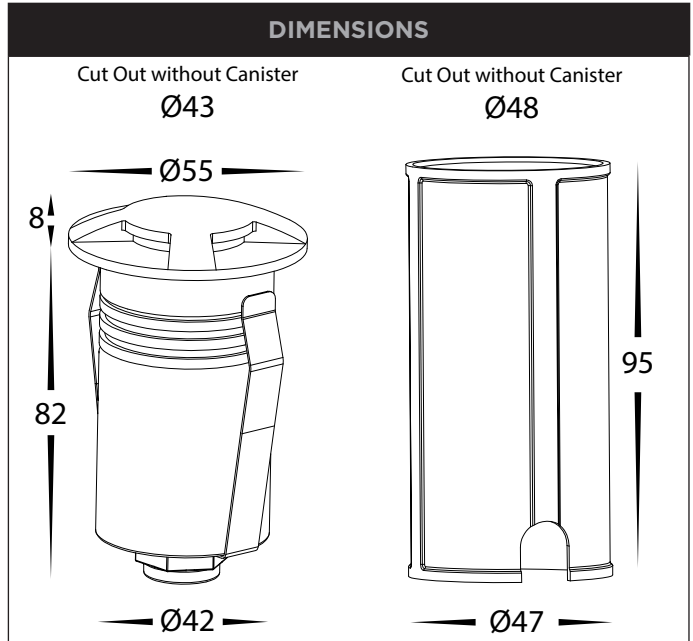

2.5W 55MM 3 WAY INGROUND OR DECK LIGHTS

PRODUCT SPECIFICATIONS	
MATERIAL	316 STAINLESS STEEL OR SOLID BRASS
COLOUR / FINISH	STAINLESS STEEL, BLACK, BRASS & ANTIQUE BRASS
COLOUR TEMP	TRI COLOUR - 3000K 4000K 5500K
LUMEN OUTPUT	50LM 60LM 55LM
INPUT VOLTAGE	24V DC
BUILT IN LED	2.5W LED
DIMMING	NO
CRI	RA >90
BEAM ANGLE	40°
IP RATING	IP67
IK RATING	IK10
TRAFFICABLE	UP TO 500KGS
WARRANTY	5 YEARS REPLACEMENT

PRODUCT ORDERING	
HCP-271105	316 STAINLESS STEEL
HCP-272105	316 STAINLESS STEEL BLACK
HCP-275105	SOLID BRASS
HCP-276105	SOLID BRASS WITH ANTIQUE BRASS FINISH

i Solid Brass fittings will naturally tarnish, Solid brass fittings with additional coatings (Antique Brass & Graphite) may tarnish through the coating when installed in outdoor environments