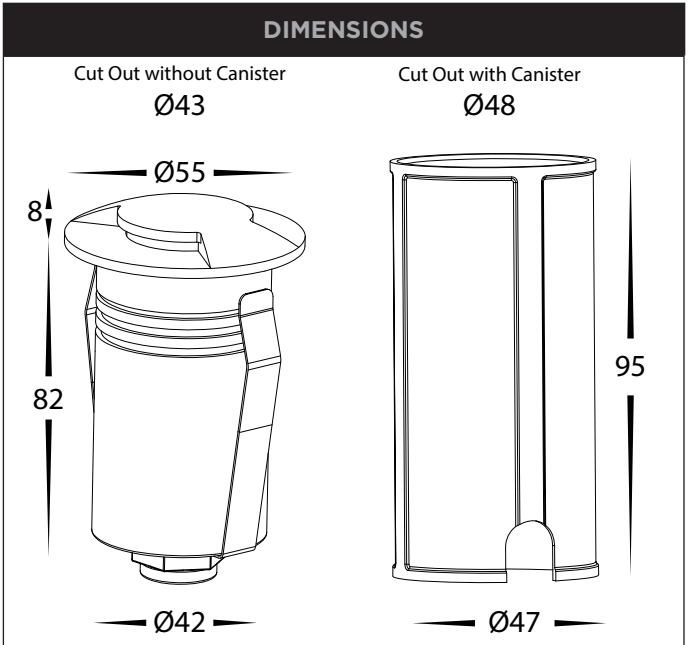

i Solid Brass fittings will naturally tarnish, Solid brass fittings with additional coatings (Antique Brass & Graphite) may tarnish through the coating when installed in outdoor environments

Web: www.havitcommercial.com.au
Email: sales@havitcommercial.com.au
Phone: 02 9381 8383
ADDRESS: 8/133 Beauchamp Road, Matraville, N.S.W., 2036

Warranty Terms & Conditions

www.havitcommercial.com.au