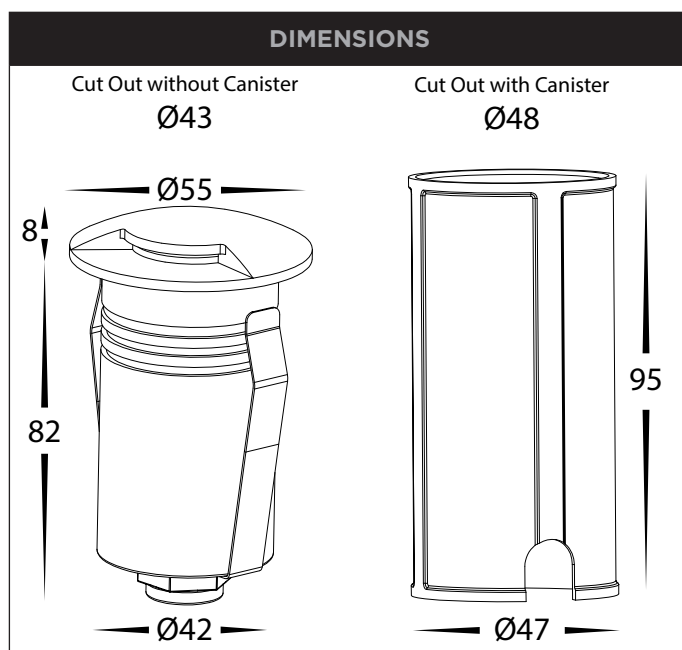

Solid Brass fittings will naturally tarnish, Solid brass fittings with additional coatings (Antique Brass & Graphite) may tarnish through the coating when installed in outdoor environments

Web: www.havitcommercial.com.au
Email: sales@havitcommercial.com.au
Phone: 02 9381 8383

ADDRESS: 8/133 Beauchamp Road, Matraville, N.S.W., 2036

Warranty Terms & Conditions

www.havitcommercial.com.au