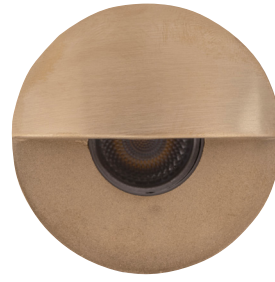

2.5W 55MM WALL LIGHTS WITH EYELID

PRODUCT SPECIFICATIONS	
MATERIAL	316 STAINLESS STEEL OR SOLID BRASS
COLOUR / FINISH	STAINLESS STEEL, BLACK, BRASS & ANTIQUE BRASS
COLOUR TEMP	TRI COLOUR - 3000K 4000K 5500K
LUMEN OUTPUT	150LM 160LM 155LM
INPUT VOLTAGE	24V DC
BUILT IN LED	2.5W LED
DIMMING	NO
CRI	RA >90
BEAM ANGLE	40°
IP RATING	IP67
IK RATING	IK10
WARRANTY	5 YEARS REPLACEMENT

PRODUCT ORDERING	
HCP-271102	316 STAINLESS STEEL
HCP-272102	316 STAINLESS STEEL BLACK
HCP-275102	SOLID BRASS
HCP-276102	SOLID BRASS WITH ANTIQUE BRASS FINISH

i Solid Brass fittings will naturally tarnish, Solid brass fittings with additional coatings (Antique Brass & Graphite) may tarnish through the coating when installed in outdoor environments