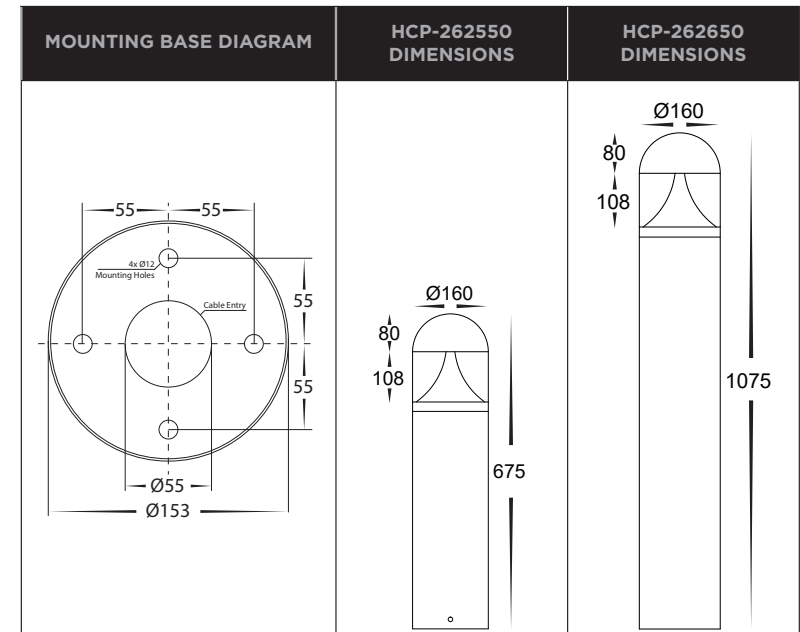

OPTIONAL HAVIT COMPATIBLE ACCESSORIES

IMAGE	PART NUMBER	DESCRIPTION
	24v DC LED Drivers	SEE CATALOGUE OR WEBSITE FOR FULL RANGE OF 24V DC LED DRIVERS