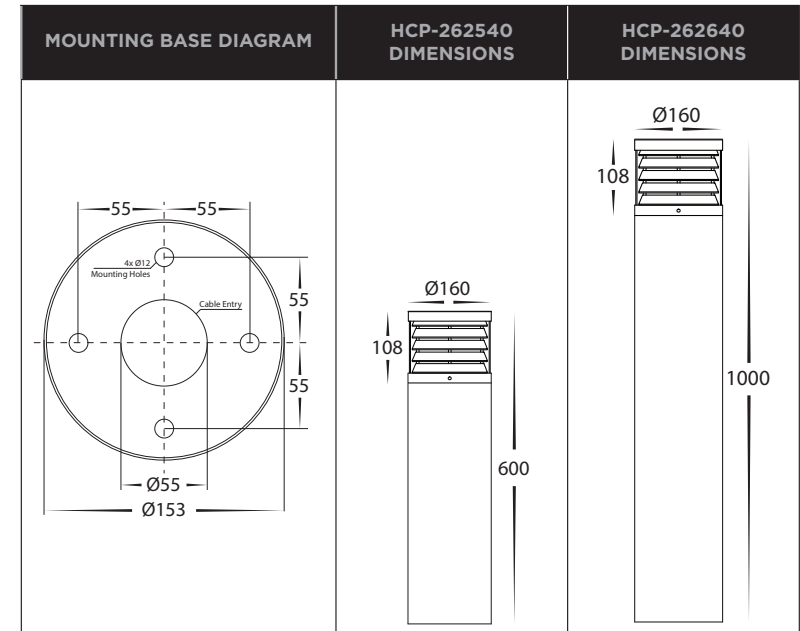

OPTIONAL HAVIT COMPATIBLE ACCESSORIES

IMAGE	PART NUMBER	DESCRIPTION
	24v DC LED Drivers	SEE CATALOGUE OR WEBSITE FOR FULL RANGE OF 24V DC LED DRIVERS