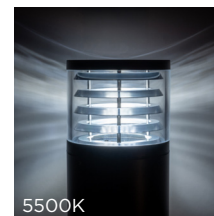

5500K

OPTIONAL HAVIT COMPATIBLE ACCESSORIES

IMAGE	PART NUMBER	DESCRIPTION
	24v DC LED Drivers	SEE CATALOGUE OR WEBSITE FOR FULL RANGE OF 24V DC LED DRIVERS