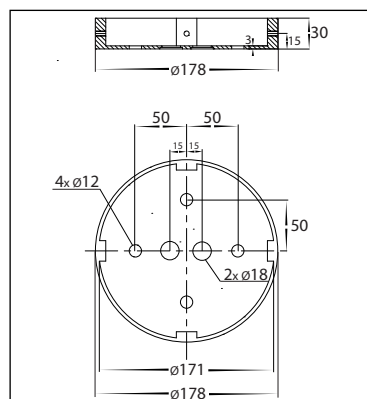

MOUNTING BRACKET

COMPATIBLE HAVIT ACCESSORIES

DRIVERS

[24V DC LED DRIVERS](#)

VIEW WEBSITE FOR FULL RANGE OF 24V DC LED DRIVERS