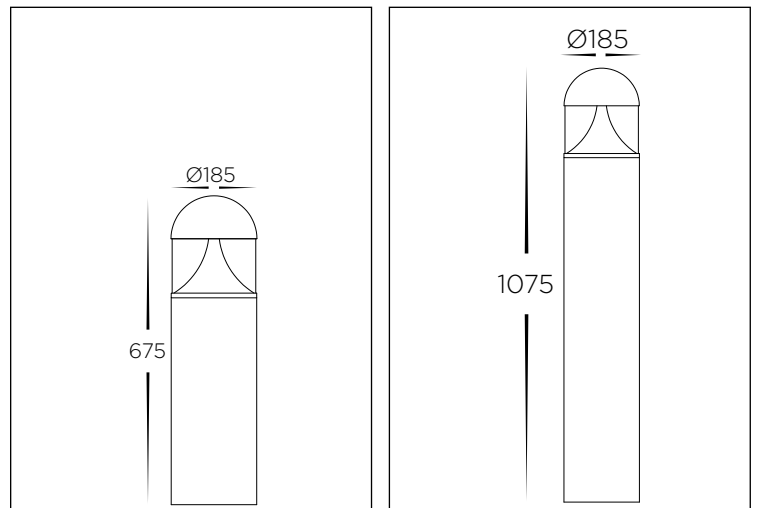

DIMENSIONS