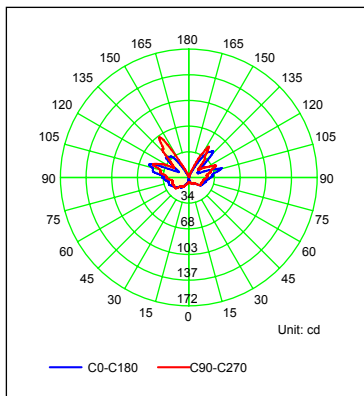

PHOTOMETRICS