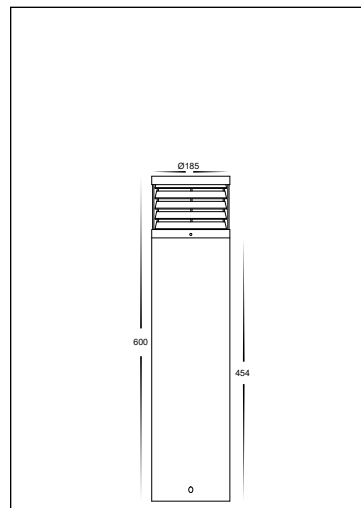

DIMENSIONS