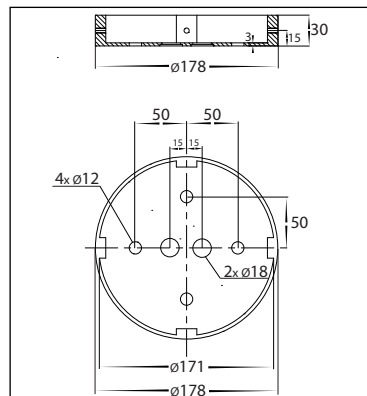

MOUNTING BRACKET

COMPATIBLE HAVIT ACCESSORIES

DRIVERS

[24V DC LED DRIVERS](#)

VIEW WEBSITE FOR FULL RANGE OF 24V DC LED DRIVERS