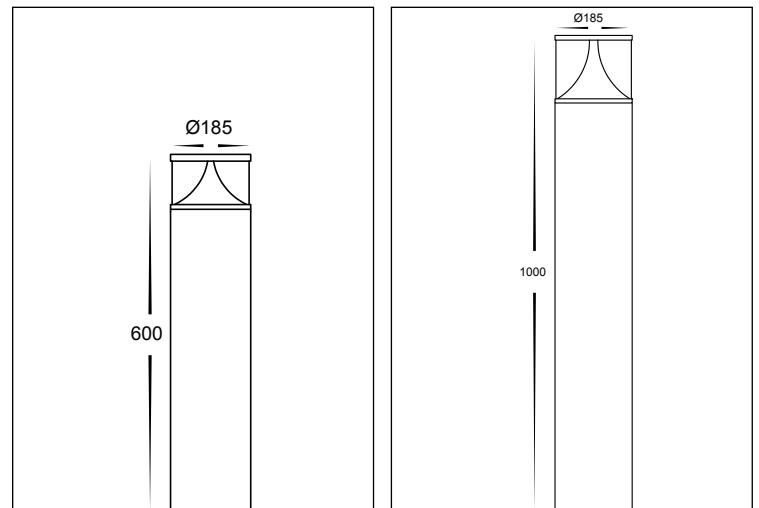

DIMENSIONS