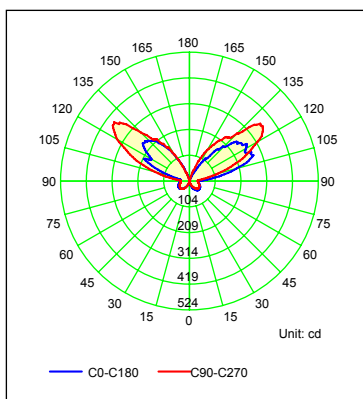

PHOTOMETRICS