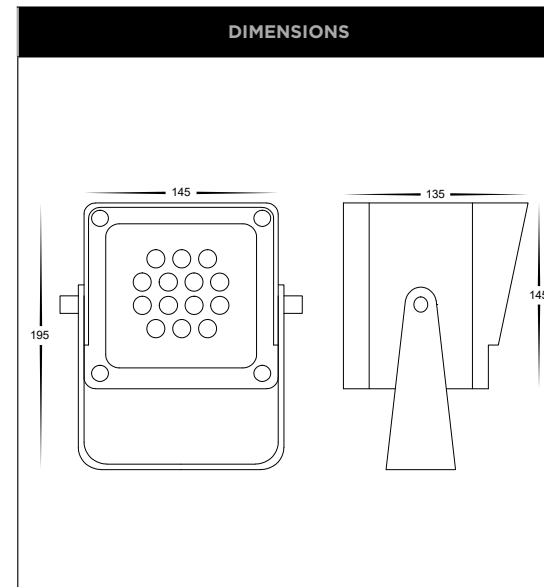

BLACK 30W RGBW SPOT LIGHT

Web: www.havitcommercial.com.au
 Email: sales@havitcommercial.com.au
 Phone: 02 9381 8383

ADDRESS: 8/133 Beauchamp Road, Matraville, N.S.W., 2036

Warranty T & Cs

Website

PRODUCT SPECIFICATIONS	
MATERIAL	ALUMINIUM
COLOUR / FINISH	POLY POWDER COATED BLACK
INSTALLATION	GROUND - SPIKE OR SURFACE MOUNTED
COLOUR TEMP	RGBW (RGB + 3000K)
LUMENS	1100LM (3000K)
LAMP EXPECTANCY	>50000hrs*
CABLE LENGTH	1000MM
INPUT VOLTAGE	24V DC
LAMP BASE	BUILT IN 30W LED
DIMMING	YES WITH RGBW CONTROLLER
CRI	RA >80
SDCM	<6
UGR	<25
BEAM ANGLE	30°
IK RATING	IK10
IP RATING	IP65
WARRANTY	5 YEARS REPLACEMENT*