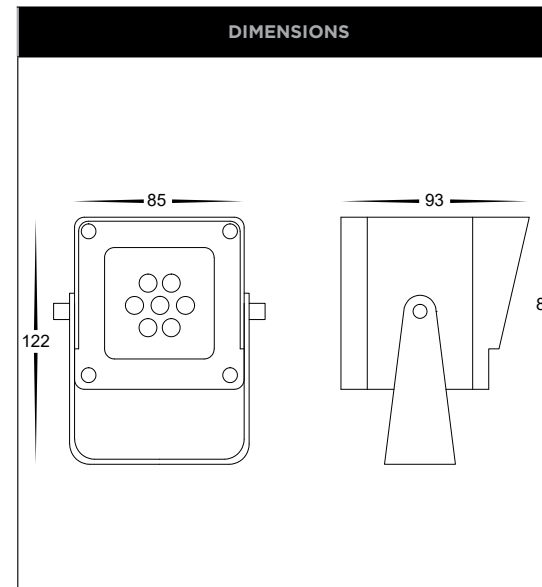

BLACK 18W RGBW SPOT LIGHT

Web: www.havitcommercial.com.au
 Email: sales@havitcommercial.com.au
 Phone: 02 9381 8383

ADDRESS: 8/133 Beauchamp Road, Matraville, N.S.W., 2036

Warranty T & Cs

Website

PRODUCT SPECIFICATIONS	
MATERIAL	ALUMINIUM
COLOUR / FINISH	POLY POWDER COATED BLACK
INSTALLATION	GROUND - SPIKE OR SURFACE MOUNTED
COLOUR TEMP	RGBW (RGB + 3000K)
LUMENS	650LM (3000K)
LAMP EXPECTANCY	>50000hrs*
CABLE LENGTH	1000MM
INPUT VOLTAGE	24V DC
LAMP BASE	BUILT IN 18W LED
DIMMING	YES WITH RGBW CONTROLLER
CRI	RA >80
SDCM	<6
UGR	<25
BEAM ANGLE	30°
IK RATING	IK10
IP RATING	IP65
WARRANTY	5 YEARS REPLACEMENT*