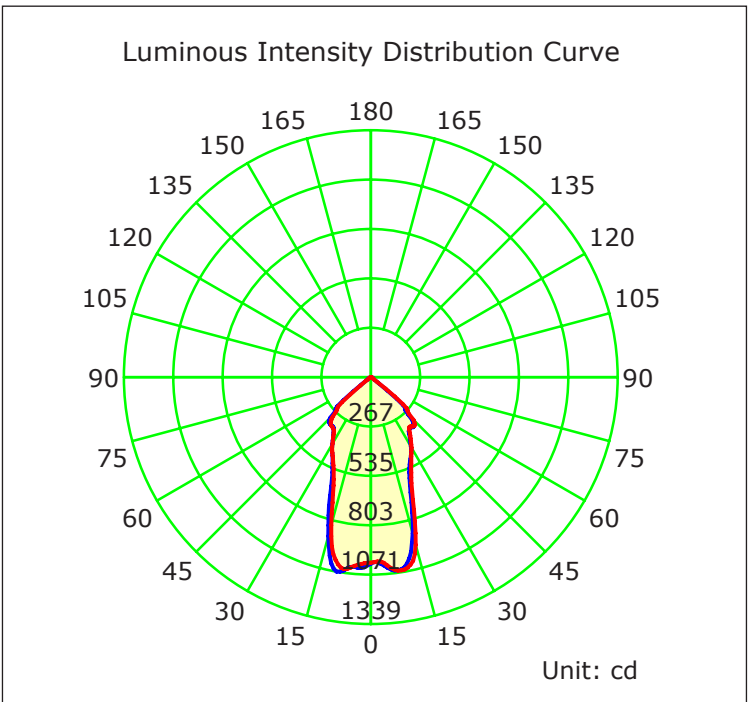

18W ALUMINIUM BLACK SPOT LIGHT

18W SPOT LIGHT	
MATERIAL	ALUMINIUM
COLOUR / FINISH	MATT BLACK
COLOUR TEMP	3000K 4000K 5500K (TRI-COLOUR)
LUMEN OUTPUT	1620LM 1710LM 1800LM
INPUT VOLTAGE	24V DC
BUILT IN LED	18W LED
MOUNTING	SURFACE MOUNTED OR SPIKE (SUPPLIED)
DIMMING	NON-DIMMABLE
CRI	RA >80
SDCM	<5
BEAM ANGLE	60°
UGR	<29
IP RATING	IP65
IK RATING	IK08
WARRANTY	5 YEARS REPLACEMENT

ALUMINIUM BLACK			
HCP-242180	3000K 4000K 5500K	1620LM 1710LM 1800LM	18W LED

Spike Included

PHOTOMETRICS