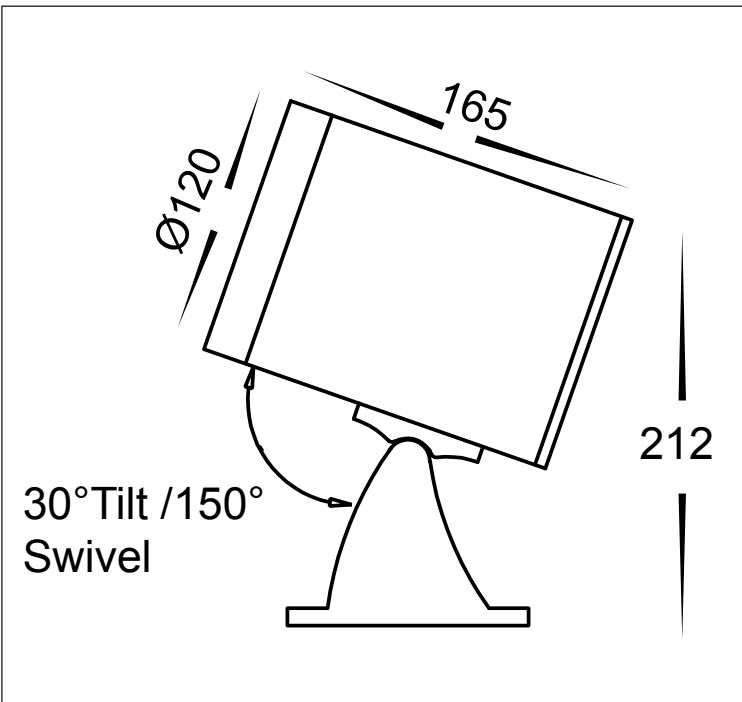

18W ALUMINIUM BLACK SPOT LIGHT

18W SPOT LIGHT	
MATERIAL	ALUMINIUM
COLOUR / FINISH	MATT BLACK
COLOUR TEMP	3000K 4000K 5500K (TRI-COLOUR)
LUMEN OUTPUT	1620LM 1710LM 1800LM
INPUT VOLTAGE	24V DC
BUILT IN LED	18W LED
MOUNTING	SURFACE MOUNTED OR SPIKE (SUPPLIED)
DIMMING	NON-DIMMABLE
CRI	RA >80
SDCM	<5
BEAM ANGLE	60°
UGR	<29
IP RATING	IP65
IK RATING	IK08
WARRANTY	5 YEARS REPLACEMENT

ALUMINIUM BLACK			
HCP-242180	3000K 4000K 5500K	1620LM 1710LM 1800LM	18W LED

Spike Included

PHOTOMETRICS