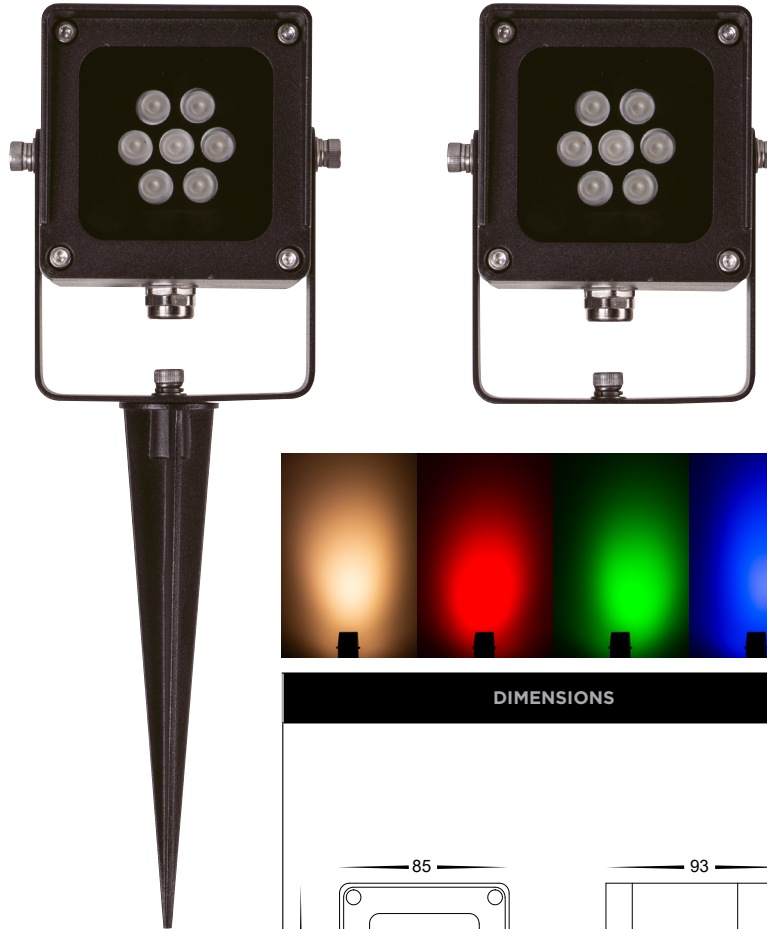

BLACK 6W RGBW SPOT LIGHT

Web: www.havitcommercial.com.au
 Email: sales@havitcommercial.com.au
 Phone: 02 9381 8383

ADDRESS: 8/133 Beauchamp Road, Matraville, N.S.W., 2036

Warranty T & Cs

Website

PRODUCT SPECIFICATIONS	
MATERIAL	ALUMINIUM
COLOUR / FINISH	POLY POWDER COATED BLACK
INSTALLATION	GROUND - SPIKE OR SURFACE MOUNTED
COLOUR TEMP	RGBW (RGB + 3000K)
LUMENS	230LM (3000K)
LAMP EXPECTANCY	>50000hrs*
CABLE LENGTH	1000MM
INPUT VOLTAGE	24V DC
LAMP BASE	BUILT IN 6W LED
DIMMING	YES WITH RGBW CONTROLLER
CRI	RA >80
SDCM	<6
UGR	<25
BEAM ANGLE	30°
IK RATING	IK10
IP RATING	IP65
WARRANTY	5 YEARS REPLACEMENT*

PRODUCT ORDERING

ALUMINIUM BLACK			
HCP-242064-24V	RGBW	230LM	9350418093103

OPTIONAL HAVIT COMPATIBLE ACCESSORIES

IMAGE	PART NUMBER	DESCRIPTION
	24V DC LED DRIVERS	SEE WEBSITE OR CLICK HERE FOR FULL RANGE OF 24V DC LED DRIVERS
	RGBW CONTROLLERS	SEE WEBSITE OR CLICK HERE FOR FULL RANGE OF RGBW CONTROLLERS