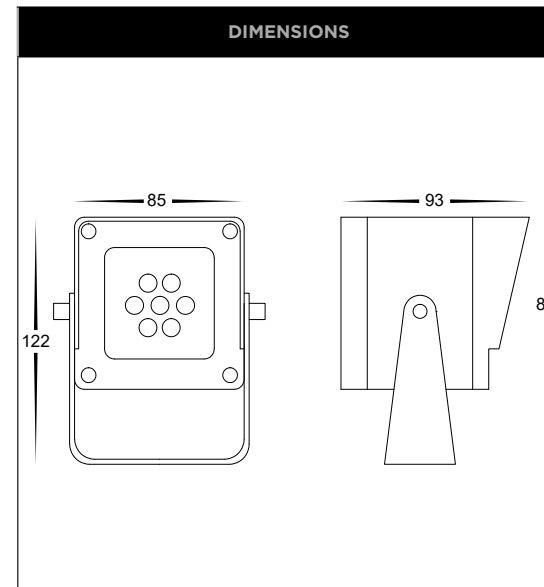

BLACK 6W RGBW SPOT LIGHT

Web: www.havitcommercial.com.au
 Email: sales@havitcommercial.com.au
 Phone: 02 9381 8383

ADDRESS: 8/133 Beauchamp Road, Matraville, N.S.W., 2036

Warranty T & Cs

Website

PRODUCT SPECIFICATIONS	
MATERIAL	ALUMINIUM
COLOUR / FINISH	POLY POWDER COATED BLACK
INSTALLATION	GROUND - SPIKE OR SURFACE MOUNTED
COLOUR TEMP	RGBW (RGB + 3000K)
LUMENS	230LM (3000K)
LAMP EXPECTANCY	>50000hrs*
CABLE LENGTH	1000MM
INPUT VOLTAGE	24V DC
LAMP BASE	BUILT IN 6W LED
DIMMING	YES WITH RGBW CONTROLLER
CRI	RA >80
SDCM	<6
UGR	<25
BEAM ANGLE	30°
IK RATING	IK10
IP RATING	IP65
WARRANTY	5 YEARS REPLACEMENT*