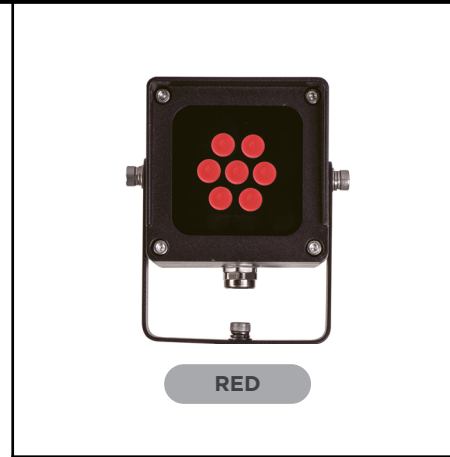

BLACK 6W RGBW SPOT LIGHT

Web: www.havitcommercial.com.au
 Email: sales@havitcommercial.com.au
 Phone: 02 9381 8383

ADDRESS: 8/133 Beauchamp Road, Matraville, N.S.W., 2036

Warranty T & Cs

Website

PRODUCT SPECIFICATIONS	
MATERIAL	ALUMINIUM
COLOUR / FINISH	POLY POWDER COATED BLACK
INSTALLATION	GROUND - SPIKE OR SURFACE MOUNTED
COLOUR TEMP	RGBW (RGB + 3000K)
LUMENS	230LM (3000K)
LAMP EXPECTANCY	>50000hrs*
CABLE LENGTH	1000MM
INPUT VOLTAGE	24V DC
LAMP BASE	BUILT IN 6W LED
DIMMING	YES WITH RGBW CONTROLLER
CRI	RA >80
SDCM	<6
UGR	<25
BEAM ANGLE	30°
IK RATING	IK10
IP RATING	IP65
WARRANTY	5 YEARS REPLACEMENT*

PRODUCT ORDERING

ALUMINIUM BLACK			
HCP-242064-24V	RGBW	230LM	9350418093103

OPTIONAL HAVIT COMPATIBLE ACCESSORIES

IMAGE	PART NUMBER	DESCRIPTION
	24V DC LED DRIVERS	SEE WEBSITE OR CLICK HERE FOR FULL RANGE OF 24V DC LED DRIVERS
	RGBW CONTROLLERS	SEE WEBSITE OR CLICK HERE FOR FULL RANGE OF RGBW CONTROLLERS