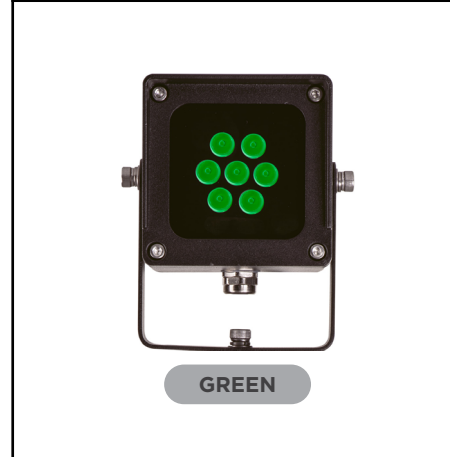

BLACK 6W RGBW SPOT LIGHT

Web: www.havitcommercial.com.au
 Email: sales@havitcommercial.com.au
 Phone: 02 9381 8383

ADDRESS: 8/133 Beauchamp Road, Matraville, N.S.W., 2036

Warranty T & Cs

Website

PRODUCT SPECIFICATIONS	
MATERIAL	ALUMINIUM
COLOUR / FINISH	POLY POWDER COATED BLACK
INSTALLATION	GROUND - SPIKE OR SURFACE MOUNTED
COLOUR TEMP	RGBW (RGB + 3000K)
LUMENS	230LM (3000K)
LAMP EXPECTANCY	>50000hrs*
CABLE LENGTH	1000MM
INPUT VOLTAGE	24V DC
LAMP BASE	BUILT IN 6W LED
DIMMING	YES WITH RGBW CONTROLLER
CRI	RA >80
SDCM	<6
UGR	<25
BEAM ANGLE	30°
IK RATING	IK10
IP RATING	IP65
WARRANTY	5 YEARS REPLACEMENT*

PRODUCT ORDERING

ALUMINIUM BLACK			
HCP-242064-24V	RGBW	230LM	9350418093103

OPTIONAL HAVIT COMPATIBLE ACCESSORIES

IMAGE	PART NUMBER	DESCRIPTION
	24V DC LED DRIVERS	SEE WEBSITE OR CLICK HERE FOR FULL RANGE OF 24V DC LED DRIVERS
	RGBW CONTROLLERS	SEE WEBSITE OR CLICK HERE FOR FULL RANGE OF RGBW CONTROLLERS