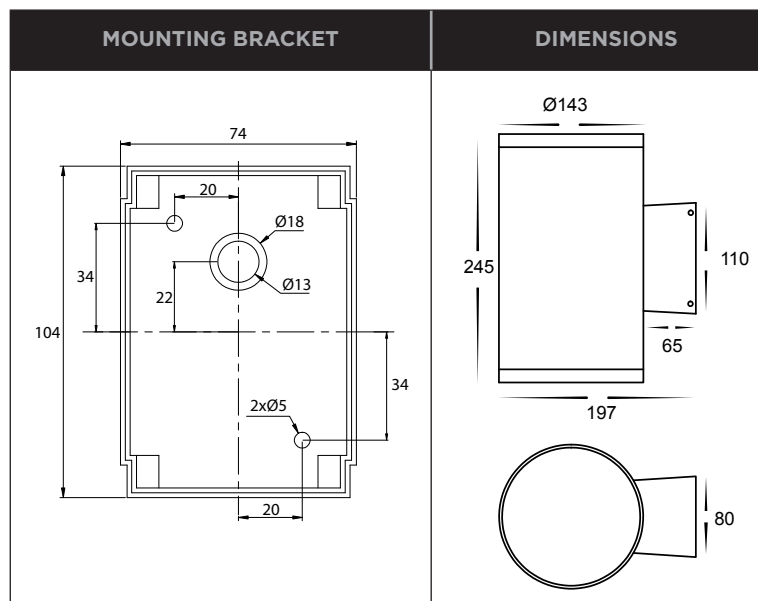

PRODUCT ORDERING

ALUMINIUM BLACK			
HCP-212304	2700K-6500K	2x 1300LM - 2x 1500LM	DALI 2
ALUMINIUM WHITE			
HCP-213304	2700K-6500K	2x 1300LM - 2x 1500LM	DALI 2