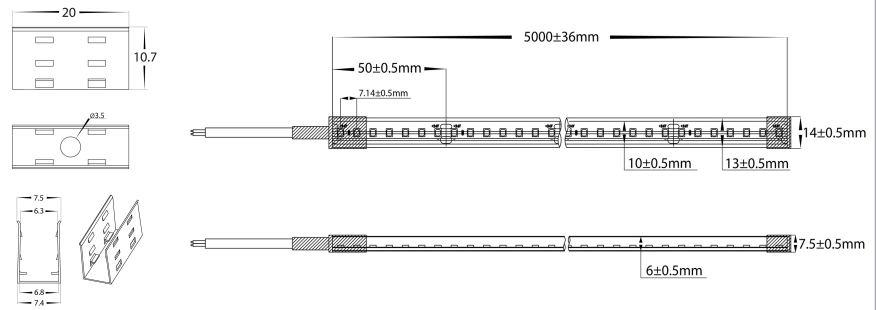

## PRODUCT SPECIFICATIONS

- Watts Per Metre:** 14.4w
- Input Voltage:** 24v DC
- Colour Temp:** 3000k
- CRI:** >80
- Beam Angle:** 120°
- IP Rating:** IP67
- Size:** 14mm (H) x 7mm (W) (Including End Caps)
- PCB:** 3oz
- Dimmable:** Yes
- LED Chip Type:** 2835
- LED Chips Per Metre:** 140 LED'S
- Lumens Per Metre:** 600lm
- Maximum Length:** 5000mm
- Cutting Increments:** Every 50mm
- Wiring:** Parallel
- Mounting:** Clips (4 clips supplied per metre)
- Warranty:** 2 Years Replacement\*\*

## DIMENSIONS