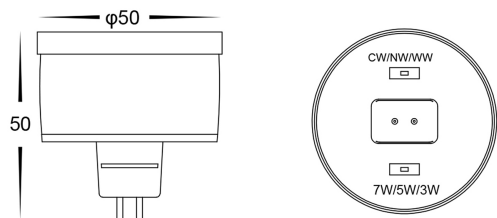

Tri-Colour 9in1 LED Globe

PRODUCT SPECIFICATIONS:

- Material:** Aluminium + PC
- Power:** 3w, 5w or 7w
- Colour Temp:** 3000k, 4000k or 5500k
- Beam Angle:** 60°
- IP Rating:** IP20
- Lamp Base:** MR16
- Input Voltage:** 12v DC
- Dimmable:** No
- Warranty:** 2 years replacement

PRODUCT SPECIFICATIONS:

- Material:** Aluminium + PC
- Power:** 3w, 5w or 7w
- Colour Temp:** 3000k, 4000k or 5500k
- Beam Angle:** 60°
- IP Rating:** IP20
- Lamp Base:** MR16
- Input Voltage:** 24v DC
- Dimmable:** No
- Warranty:** 2 years replacement