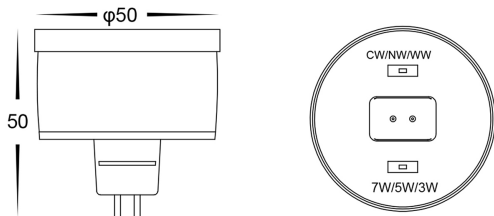

Tri-Colour 9in1 LED Globe

PRODUCT SPECIFICATIONS:

- Material:** Aluminium + PC
- Power:** 3w, 5w or 7w
- Colour Temp:** 3000k, 4000k or 5500k
- Beam Angle:** 60°
- IP Rating:** IP20
- Lamp Base:** MR16
- Input Voltage:** 12v DC
- Dimmable:** No
- Warranty:** 2 years replacement

PRODUCT SPECIFICATIONS:

- Material:** Aluminium + PC
- Power:** 3w, 5w or 7w
- Colour Temp:** 3000k, 4000k or 5500k
- Beam Angle:** 60°
- IP Rating:** IP20
- Lamp Base:** MR16
- Input Voltage:** 24v DC
- Dimmable:** No
- Warranty:** 2 years replacement