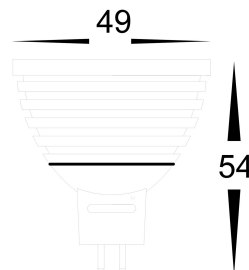

## PRODUCT SPECIFICATIONS

**Material:** Aluminium + PC

**Colour:** Silver & white

**IP Rating:** IP20

**Lamp Base:** Built in LED

**CRI:** ≥80

**Wiring:** Parallel

**Dimmable:** Yes

## IR Remote Control Instructions

PART NUMBER	INPUT VOLTAGE	COLOUR TEMP	BEAM ANGLE	INCLUDED GLOBES
HV95021-12V	12v DC	RGB	30°	Built in 5w LED
HV95021-240V	240v			

\* Lumen output measured at source

\*\* See Warranty Terms and Conditions for more information