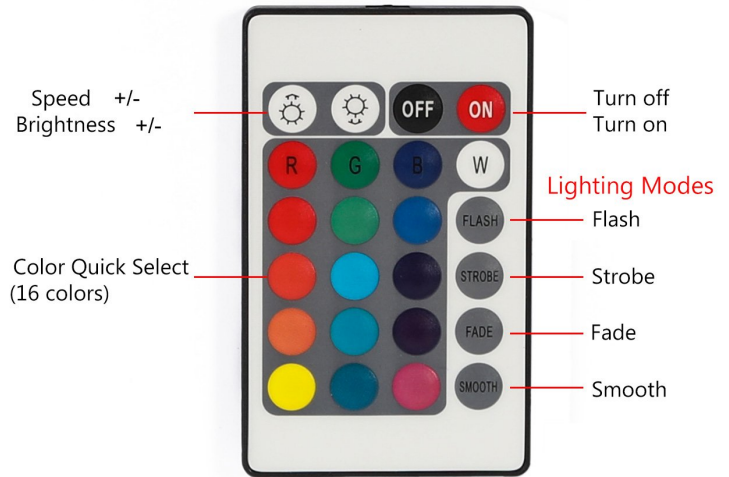

## PRODUCT SPECIFICATIONS

**Material:** Aluminium + PC

**Colour:** Silver & white

**IP Rating:** IP20

**Lamp Base:** Built in LED

**CRI:** ≥80

**Wiring:** Parallel

**Dimmable:** Yes

## IR Remote Control Instructions

PART NUMBER	INPUT VOLTAGE	COLOUR TEMP	BEAM ANGLE	INCLUDED GLOBES
HV95021-12V	12v DC	RGB	30°	Built in 5w LED
HV95021-240V	240v			

\* Lumen output measured at source

\*\* See Warranty Terms and Conditions for more information