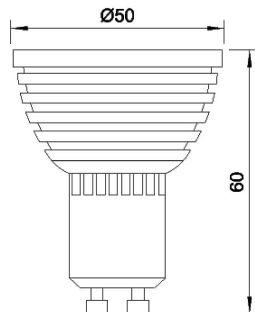

## PRODUCT SPECIFICATIONS

**Material:** Aluminium + PC

**Colour:** Silver & white

**IP Rating:** IP20

**Lamp Base:** Built in LED

**CRI:** ≥80

**Wiring:** Parallel

**Dimmable:** Yes

## IR Remote Control Instructions

PART NUMBER	INPUT VOLTAGE	COLOUR TEMP	BEAM ANGLE	INCLUDED GLOBES
HV95021-12V	12v DC	RGB	30°	Built in 5w LED
HV95021-240V	240v			

\* Lumen output measured at source

\*\* See Warranty Terms and Conditions for more information