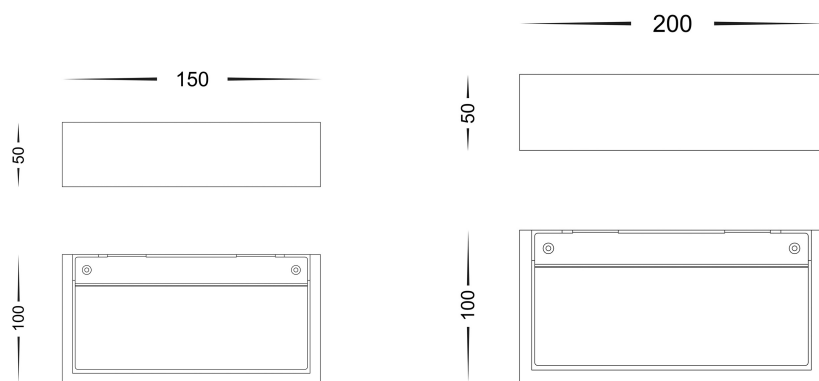

PRODUCT SPECIFICATIONS

Name: Sunrise

Material: Plaster

Colour: White (can be painted)

IP Rating: IP20 (indoor use only)

Lamp Base: G9 or E14

CRI: ≥80

Dimmable: No

Warranty: 2 years replacement**

HV8069

HV8069

HV8070

HV8070

PART NUMBER	COLOUR TEMP	LUMENS*	INPUT VOLTAGE	BEAM ANGLE	INCLUDED GLOBES
HV8069C	5500k	130lm	240V AC	120°	2w G9 LED
HV8069W	3000k	120lm	240V AC	120°	2w G9 LED
HV8070C	5500k	240lm	240V AC	120°	3w E14 LED
HV8070W	3000k	220lm	240V AC	120°	3w E14 LED