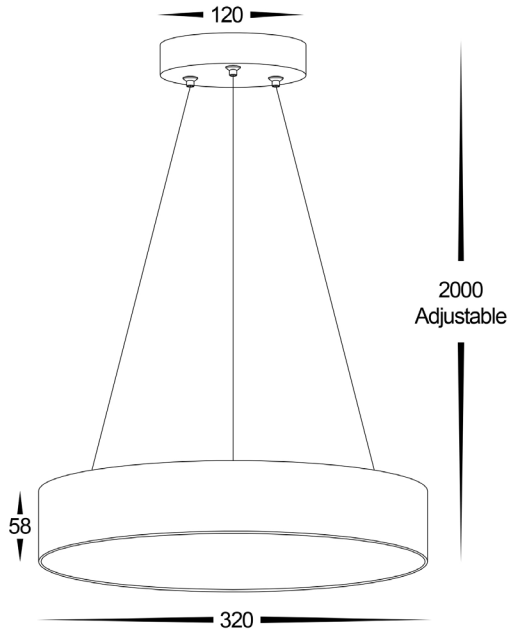

Nella 320mm Black 20w Round Pendant

Product Specifications

Name	Nella
Material	Aluminium
Colour	Black or White
IP Rating	IP20
Lamp Base	Built in TRI Colour LED
CRI:	>90
Beam Angle	120°
Dimmable	Triac Dimmable
Warranty	2 Years Replacement

Dimensions

COLOUR TEMP

IP RATING

APPROVAL

IMAGE	PART NUMBER	COLOUR TEMP	LUMENS	INPUT VOLTAGE	BEAM ANGLE	INCLUDED LED
	HV5893T-BLK-PDT	3000K 4000K 5500K	2056lm 2131lm 2212lm	240V AC	120°	30w Built in LED
	HV5893T-WHT-PDT	3000K 4000K 5500K	2056lm 2131lm 2212lm	240V AC	120°	30w Built in LED