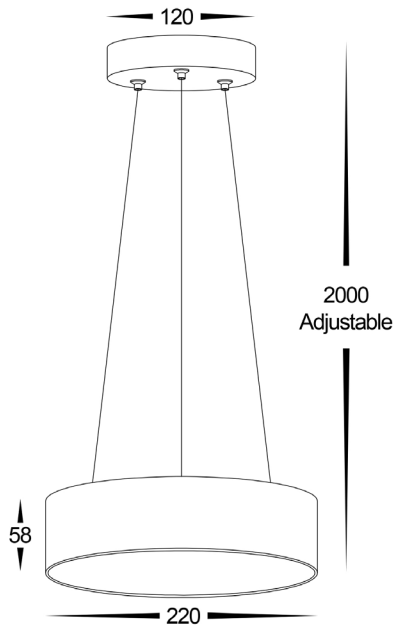

# Nella 220mm Black 20w Round Pendant

## Product Specifications

Name	Nella
Material	Aluminium
Colour	Black or White
IP Rating	IP20
Lamp Base	Built in TRI Colour LED
CRI:	>90
Beam Angle	120°
Dimmable	Triac Dimmable
Warranty	2 Years Replacement

## Dimensions