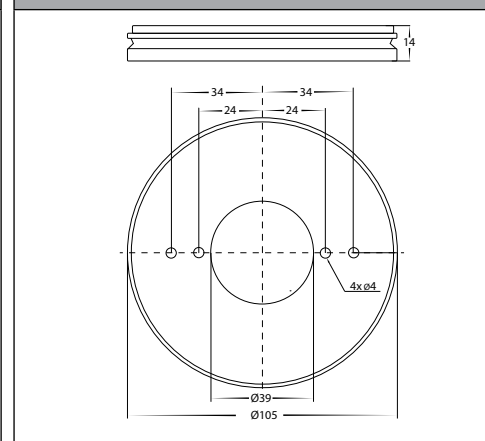

## DIMENSIONS

## MOUNTING BASE

IMAGE	PART NUMBER	COLOUR TEMP	LUMENS	INPUT VOLTAGE	BEAM ANGLE	INCLUDED LED
	<b>HV5825T-BLK</b>	3000K 4000K 5500K	2100lm 2320lm 2270lm	240v AC	60°	<b>TRI Colour</b> 24w Built in LED
	<b>HV5825T-WHT</b>	3000K 4000K 5500K	2100lm 2320lm 2270lm	240v AC	60°	<b>TRI Colour</b> 24w Built in LED