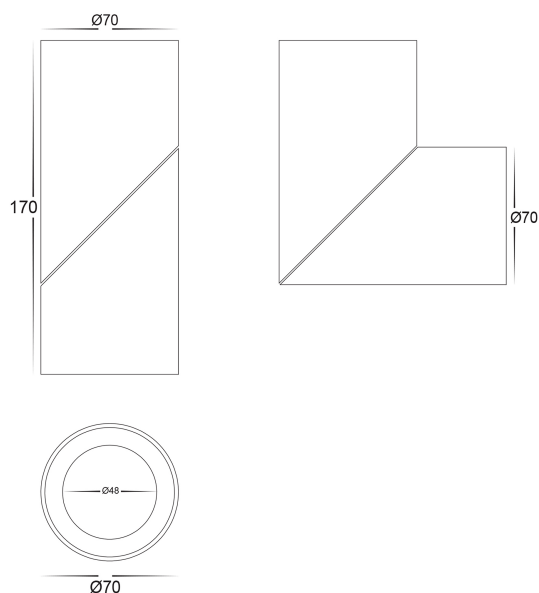

PRODUCT SPECIFICATIONS

Name: Nella Rotatable

Material: Aluminium

Colour: White or Black

IP Rating: IP54

Lamp Base: Built in LED

CRI: ≥80

Wiring: Parallel

Dimmable: Yes

Warranty: 2 years replacement**

HV5823T-WHT