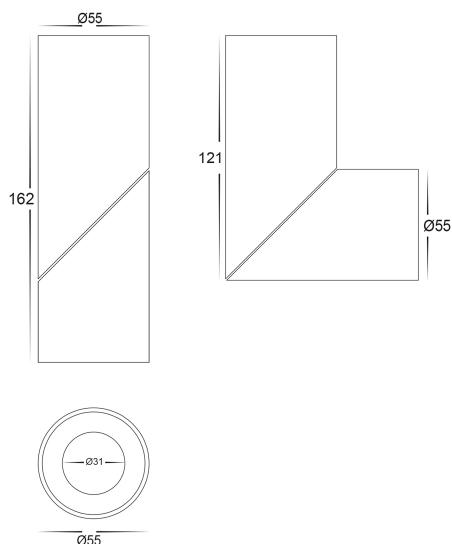

PRODUCT SPECIFICATIONS

Name: Nella Rotatable

Material: Aluminium

Colour: White or Black

IP Rating: IP54

Lamp Base: Built in LED

CRI: ≥80

Wiring: Parallel

Dimmable: Yes

Warranty: 2 years replacement**

HV5822T-WHT