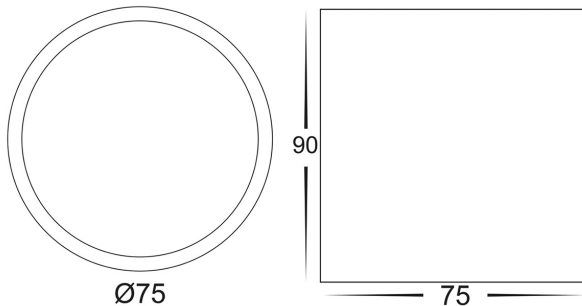

Nella 7w Adjustable Round LED Surface Mounted Downlights

PRODUCT SPECIFICATIONS

Name: Nella

Material: Aluminium

Colour: Black or White

Tilt: 20°

IP Rating: IP40

Lamp Base: Built in LED

CRI: ≥80

Wiring: Parallel

Dimmable: Yes

Warranty: 2 years replacement**

PART NUMBER	COLOUR TEMP	LUMENS*	INPUT VOLTAGE	BEAM ANGLE	INCLUDED GLOBES
HV5812T-WHT	3000K	560lm	240v	60°	Built in 7w LED
HV5812T-BLK	4000K	595lm			
	5500K	630lm			

* Lumen output measured at source

** See Warranty Terms and Conditions for more information

For more information contact Havit Lighting

ADDRESS:
143 Beauchamp Road
Matraville NSW 2036
Australia

Tel: 02 9381 8300
Fax: 02 9666 8881
Email: sales@hav.it.com.au
web: www.havit.com.au